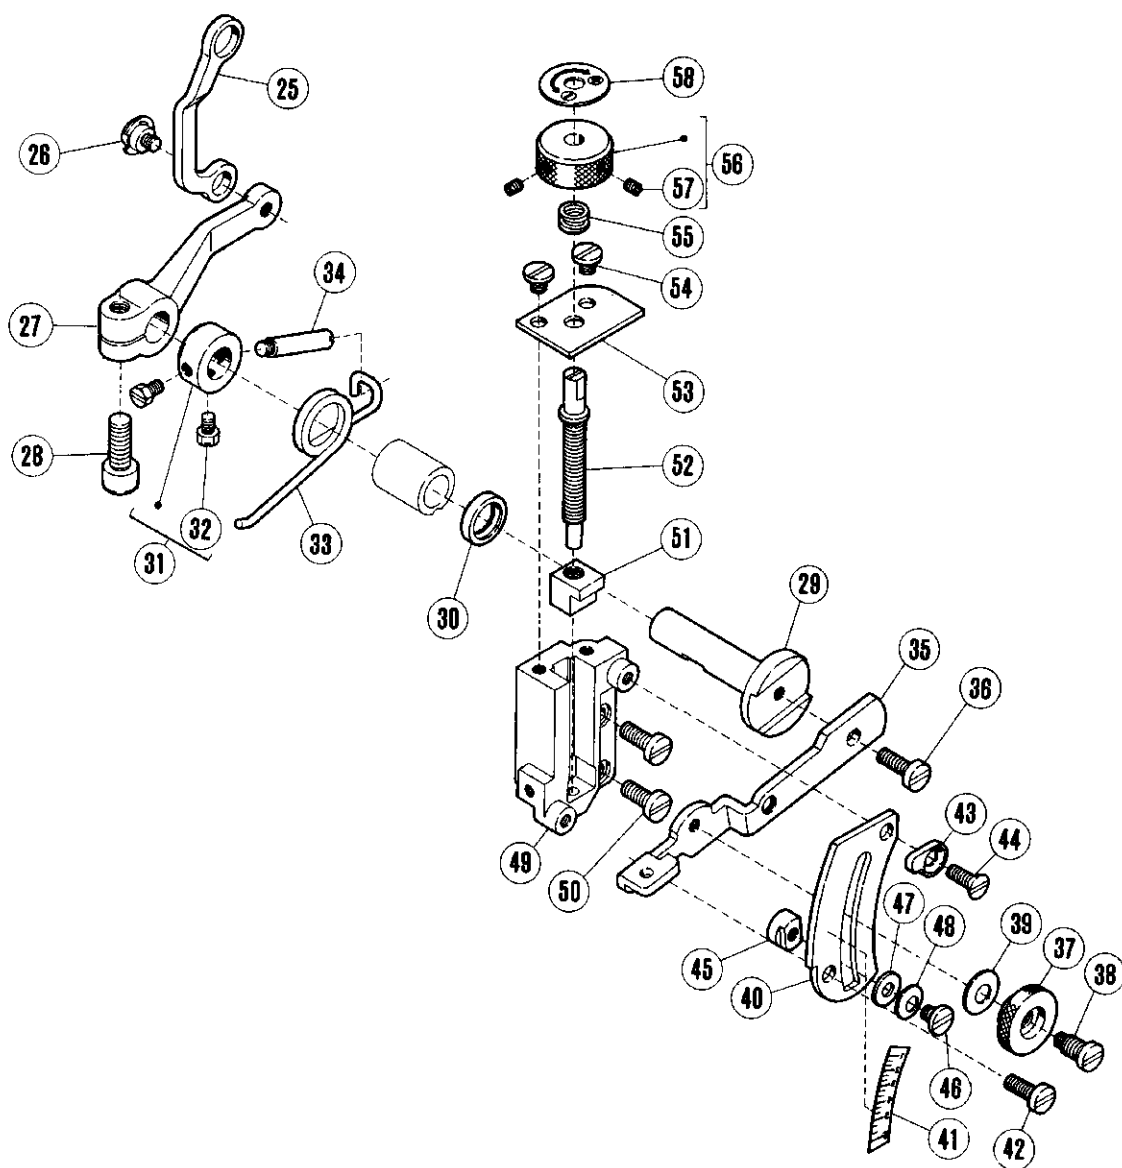

送り機構(1)

FEED MECHANISM(1)

REF. NO.	PART NO.	メイヨウ	NAME	QT.
1	210137	プッシュ ボタン	PUSH BUTTON	1
2	210139	アツシユクハネ	SPRING	1
3	204185	オリング	O RING	1
4	210138	ストッパ - / オクリチヨウセツイキセツ	STOPPER	1
5	2193	ロツカクネシ	SCREW	1
6	211881	オクリチヨウセツラチエツトホイル(クミ)	RATCHET WHEEL COMPLETE	1
7	5461	トメネシ / C5	SCREW	2
8	208411	オクリ チヨウセツ ラチエツト	FEED REGULATING RATCHET	1
9	208415	アツシユクハネ	SPRING	2
10	211802A	イキセツ / オクリチヨウセツ	FEED REGULATING ECCENTRIC	1
11	211883	ストッパ -	STOPPER	1
12	5437	サラネシ / C3	SCREW	1
13	210140	ロツト / オクリ	CONNECTION/FEED DRIVE	1
14	204084	ニートルハ アリソク	NEEDLE BEARING	1
15	210127	イキセツ / オクリ	FEED ECCENTRIC	1
16	210129	イキセツアソナイ	GUIDE/FEED ECCENTRIC	1
17	210130	イタハネ	SPRING	1
18	5427	トメネシ / C3	SCREW	1
19	5292	トメネシ / C3	SCREW	1
20	210282	イキセツ / ルーバ - セツコ	LOOPER AVOID ECCENTRIC	1
21	5461	トメネシ / C5	SCREW	2
22	211176	クランク / オクリ	FEED CRANK	1
23	5457	ヒラネシ / C9	SCREW	1
24	208235	サカネ	THRUST WASHER	1
25	211190	リンク / サトウチヨウセツ	LINK/DIFF. FEED REGULATING	1
26	5316	タツツキネシ / C5	SCREW	1
27	211191	レバ - / サトウチヨウセツ(ヒタリ)	LEFT LEVER/DIFF. FEED REG.	1
28	5457	ヒラネシ / C9	SCREW	1
29	211192	シャフト / サトウチヨウセツ	SHAFT/DIFF. FEED REGULATING	1
30	204052A	オイルシール	OIL SEAL	1
31	211226	カラ	THRUST COLLAR	1
32	5084	ロツカクネシ / C5	SCREW	2
33	211193	ネシ / リバネ	SPRING/DIFF. FEED REG.	1
34	204757	ヒツツキネシ	LATCH SCREW	1
35	211194	レバ - / サトウチヨウセツ(ミキ)	RIGHT LEVER/DIFF. FEED REG.	1
36	5117	ヒラネシ / C5	SCREW	1
37	210167	ツミ	THUMB NUT	1
38	5486	タツツキネシ / C5	SCREW	1
39	211301	ハネサカネ	SPRING WASHER	1
40	210168	サトウチヨウセツ アソナイ	DIFF. FEED REG. GUIDE	1
41	211195	メモリアル	INDICATION PLATE	1
42	5117	ヒラネシ / C5	SCREW	1
43	211227	ストッパ -	STOPPER	1
44	1732	サラネシ / C5	SCREW	1
45	210171	ストッパ -	STOPPER	1
46	2905	ヒラネシ / C5	SCREW	1
47	201185	サカネ	WASHER	1
48	201191	サラハネ	WASHER	1
49	211196	サトウチヨウセツタイ	DIFF FEED REG. BASE	1
50	5118	ヒラネシ / C5	SCREW	2
51	210535	カクコ / サトウチヨウセツ	BLOCK/DIFF. FEED REGULATING	1
52	210172	サトウチヨウセツホウ	DIFF FEED REGULATING BAR	1
53	210534	サトウチヨウセツ ホウ アソナイ	GUIDE/DIFF. FEED REG. BAR	1
54	5091	ヒラネシ / C5	SCREW	2
55	210533	アツシユクハネ	SPRING	1
56	210532	ツミ	THUMB NUT	1
57	5292	トメネシ / C3	SCREW	2
58	212179	マ	MARK	1