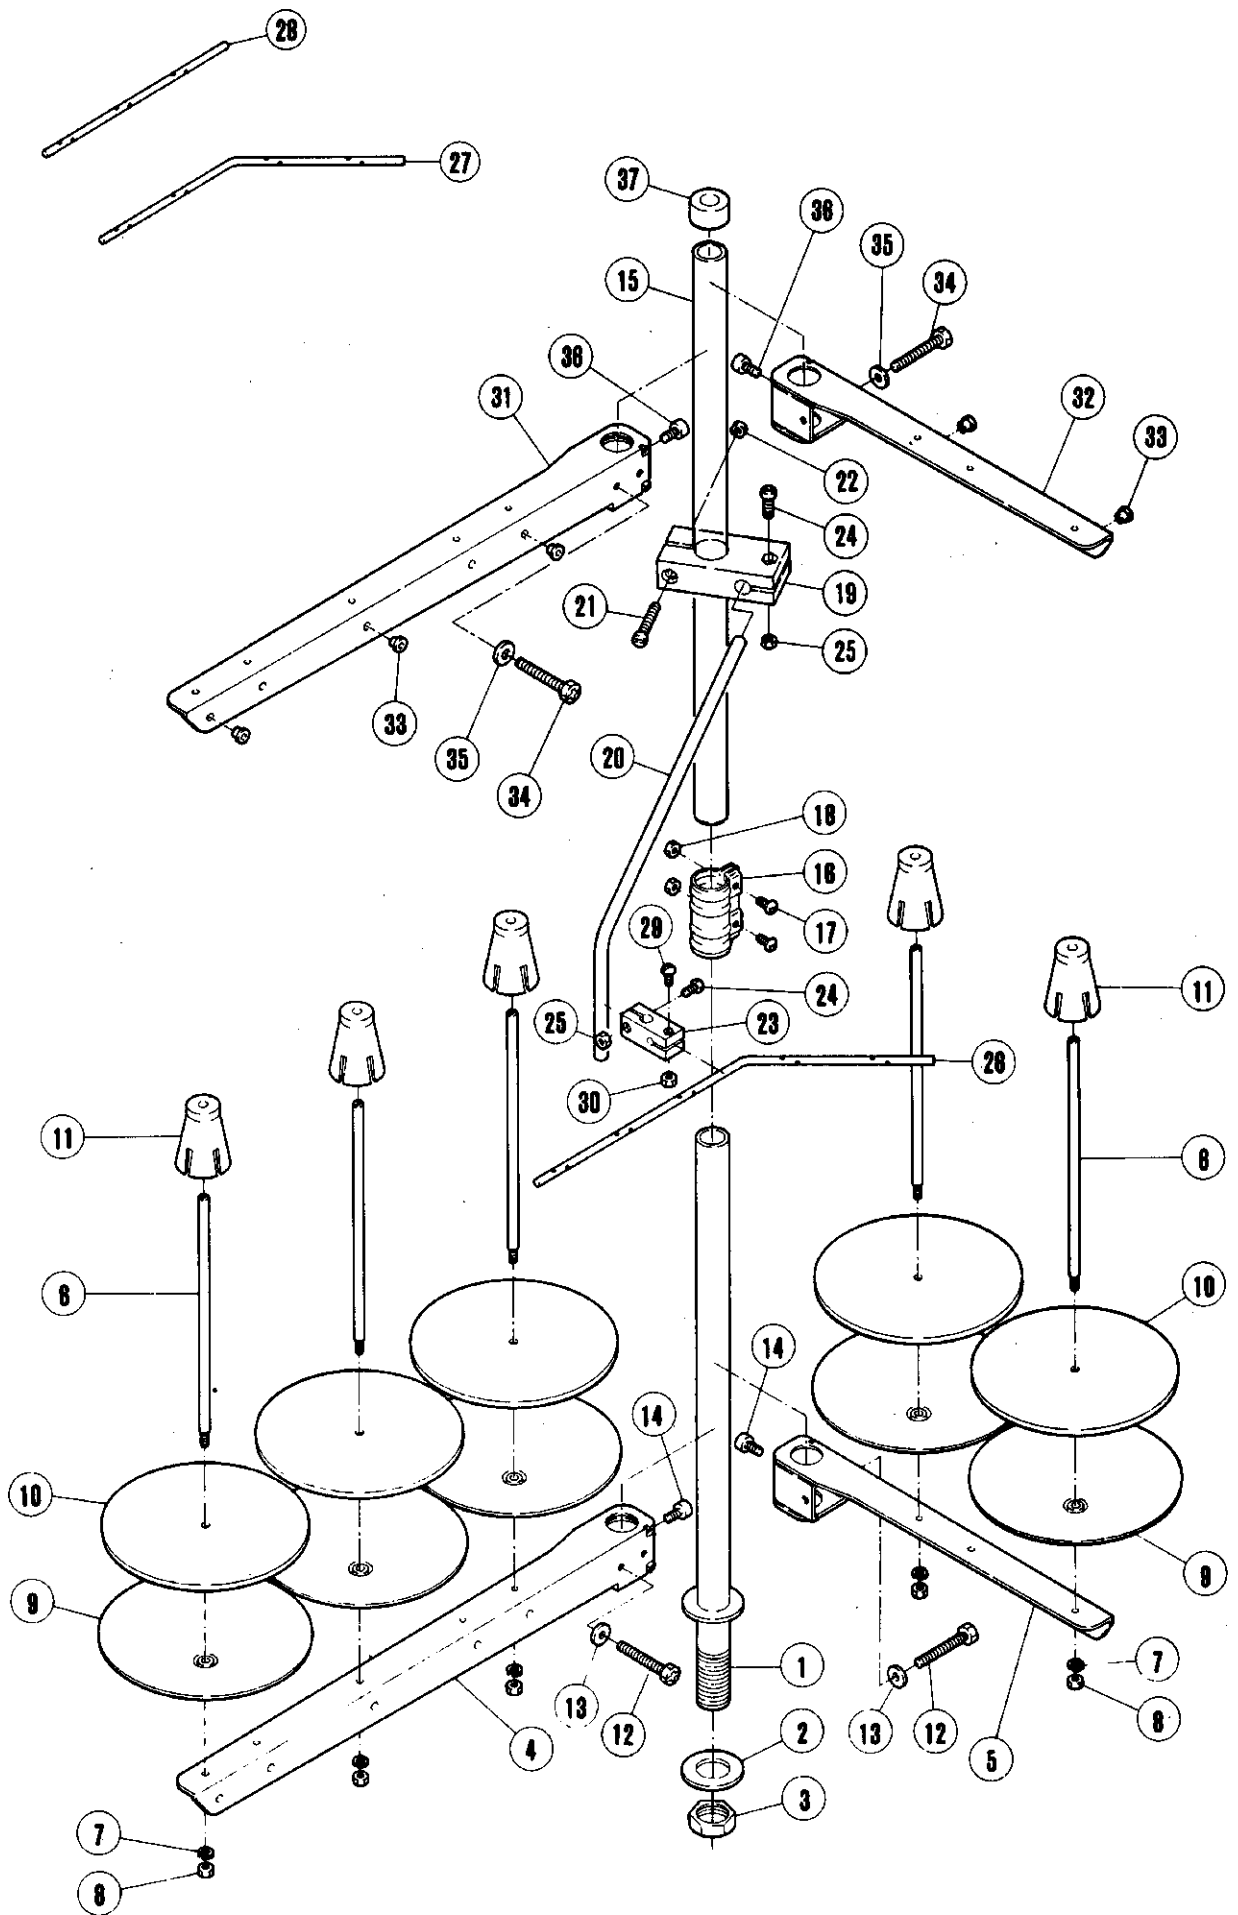

REF. NO.	PART NO.	メキシコ	NAME	QT.		
					SPOOLS: 3	5
	486C91	イトタテ(クミ)(3ホコタテ)	THREAD STAND - 3 SPOOLS	1	4	
	486B91	イトタテ(クミ)(4ホコタテ)	" " - 4 SPOOLS	1		
	486A91	イトタテ(クミ)(5ホコタテ)	" " - 5 SPOOLS			1
1	503-JA	スタントホウ(シタ)	THREAD STAND BAR (LOWER)	1	1	1
2	509	サカネ	WASHER	1	1	1
3	5476	ロツカクナツト	NUT	1	1	1
4	505-JA	フウケツト(3ホコタテ)	BRACKET	1		1
5	505AJA	フウケツト(2ホコタテ)	BRACKET		2	1
6	380A	イトタテホウ	THREAD GUIDE BAR	3	4	5
7	201252	ハネサカネ	SPRING WASHER	3	4	5
8	4803	ロツカクナツト	NUT	3	4	5
9	381-JA	イトタテウケサラ	SPOOL TRAY	3	4	5
10	507	ウレタン	RUBBER	3	4	5
11	382-JA	ユレトメ	GUIDE	3	4	5
12	7102	ロツカクネシ	SCREW	1	2	2
13	512	サカネ	WASHER	1	2	2
14	4022	ヒラネシ	SCREW	1	2	2
15	502-JA	スタントホウ(ウエ)	THREAD STAND BAR (UPPER)	1	1	1
16	504-JA	シヨイント	JOINT	1	1	1
17	4021	ヒラネシ	SCREW	2	2	2
18	4805	ロツカクナツト	NUT	2	2	2
19	383-JA	フウケツト	BRACKET	1	1	1
20	384	イトミチホウウテ	BAR	1	1	1
21	4014	ロツカクネシ	SCREW	1	1	1
22	4803	ロツカクナツト	NUT	1	1	1
23	233-JA	ホルダー	HOLDER	1	1	1
24	4012	ヒラネシ	SCREW	2	2	2
25	4803	ロツカクナツト	NUT	2	2	2
26	293A	" (5ホコタテ)	THREAD GUIDE BAR (5-SPOOLS)			1
27	293B	" (4ホコタテ)	THREAD GUIDE BAR(4-SPOOLS)	1		
28	293C	" (3ホコタテ)	THREAD GUIDE BAR(3-SPOOLS)	1		
29	4012	ヒラネシ	SCREW	1	1	1
30	4803	ロツカクナツト	NUT	1	1	1
31	505-JA	フウケツト(3ホコタテ)	BRACKET	1		1
32	505AJA	フウケツト(2ホコタテ)	BRACKET		2	1
33	506	イトメアサ	THREAD EYELET	3	4	5
34	7102	ロツカクネシ	SCREW	1	2	2
35	512	サカネ	WASHER	1	2	2
36	4022	ヒラネシ	SCREW	1	2	2
37	386	キャツフ	CAP	1	1	1