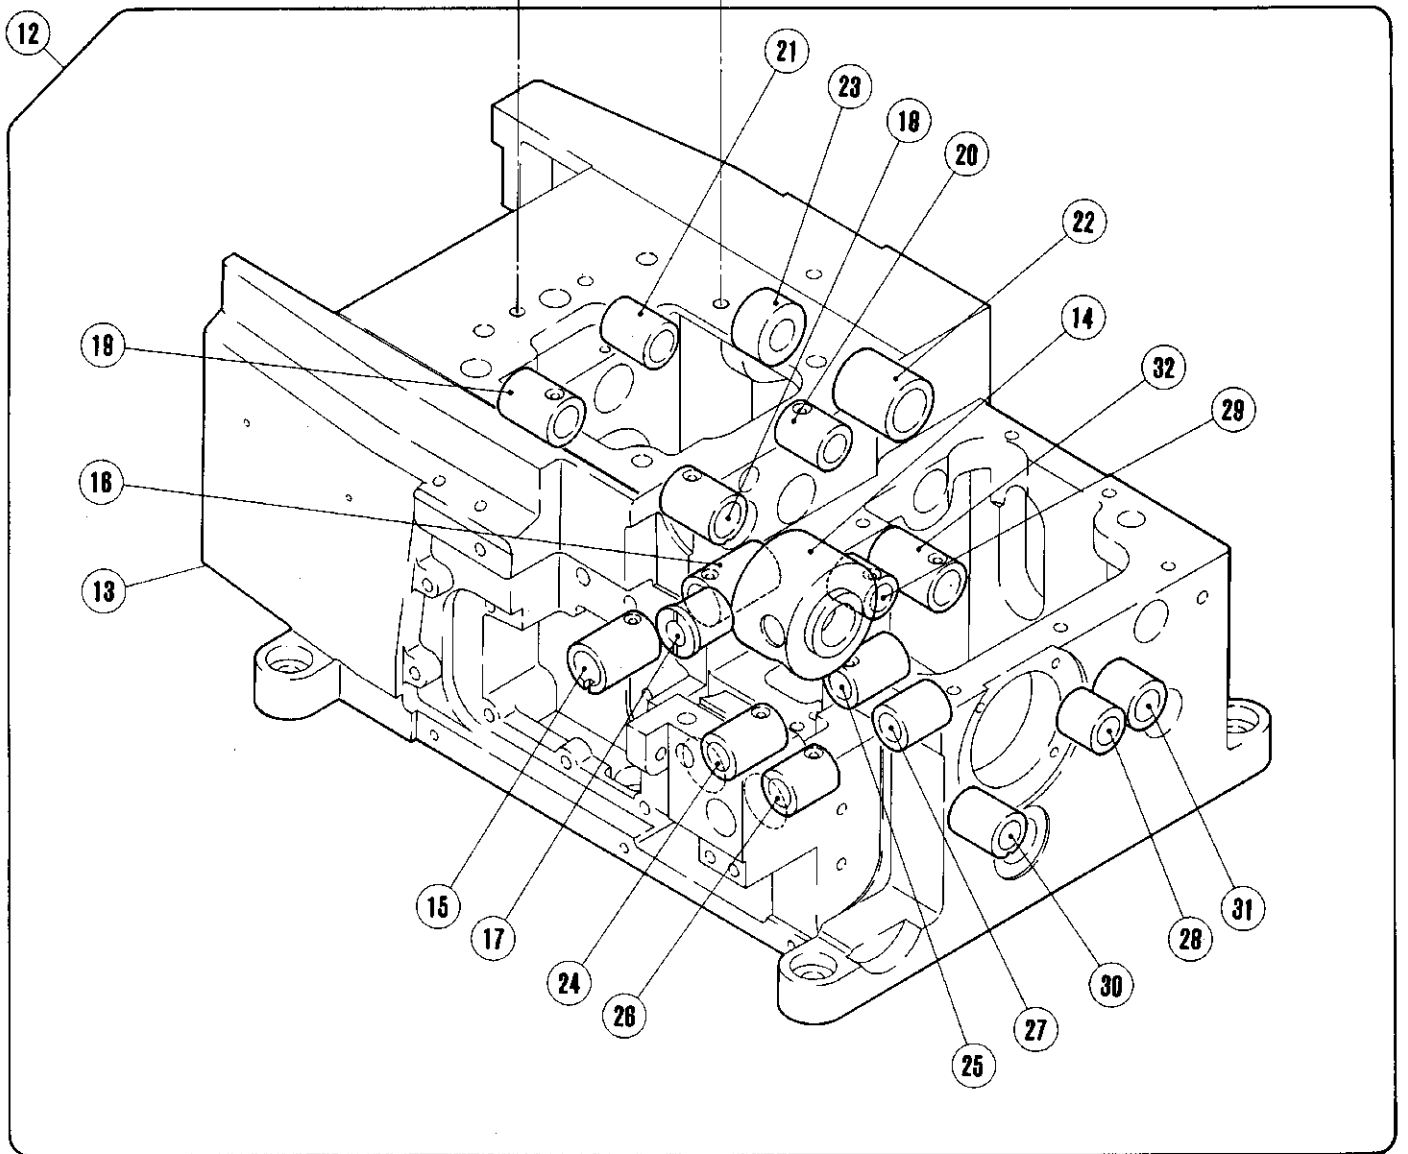

アームベッド機構(1)

MACHINE BED FRAME(1)

REF. NO.	PART NO.	メイヨウ	NAME	QT.
1	212342-FD	ア-ム(ヒタリ)	MACHINE ARM (RIGHT)	1
2	210234	ワッヂ	BUSHING	1
3	210233	ワッヂ	BUSHING	1
4	210242	ワッヂ	BUSHING	1
5	210057	オリック	O RING	1
6	2133-1	ヒラネシ/C5	SCREW	1
7	212048	ワッヂ	BUSHING	1
8	2133-1	ヒラネシ/C5	SCREW	1
9	201002	スワリックピン	PIN	2
10	211385	アイコウピン	PIN	1
11	5357	ヒラネシ/C9	SCREW	1
12	212340-FD	マツト(クミ)	MACHINE BED	1
13	212341-FD	マツト	MACHINE BED	1
14	211619	ワッヂ	BUSHING	1
15	210101	ワッヂ	BUSHING	1
16	210102	ワッヂ	BUSHING	1
17	210110	ワッヂ	BUSHING	1
18	210068	ワッヂ	BUSHING	1
19	210067	ワッヂ	BUSHING	1
20	212154	ワッヂ	BUSHING	1
21	210297	ワッヂ	BUSHING	1
22	212037	ワッヂ	BUSHING	1
23	212038	ワッヂ	BUSHING	1
24	210124	ワッヂ	BUSHING	1
25	210125	ワッヂ	BUSHING	1
26	210296	ワッヂ	BUSHING	1
27	210297	ワッヂ	BUSHING	1
28	210292	ワッヂ	BUSHING	1
29	252005	ワッヂ	BUSHING	1
30	210164	ワッヂ	BUSHING	1
31	210143	ワッヂ	BUSHING	1
32	210102	ワッヂ	BUSHING	1