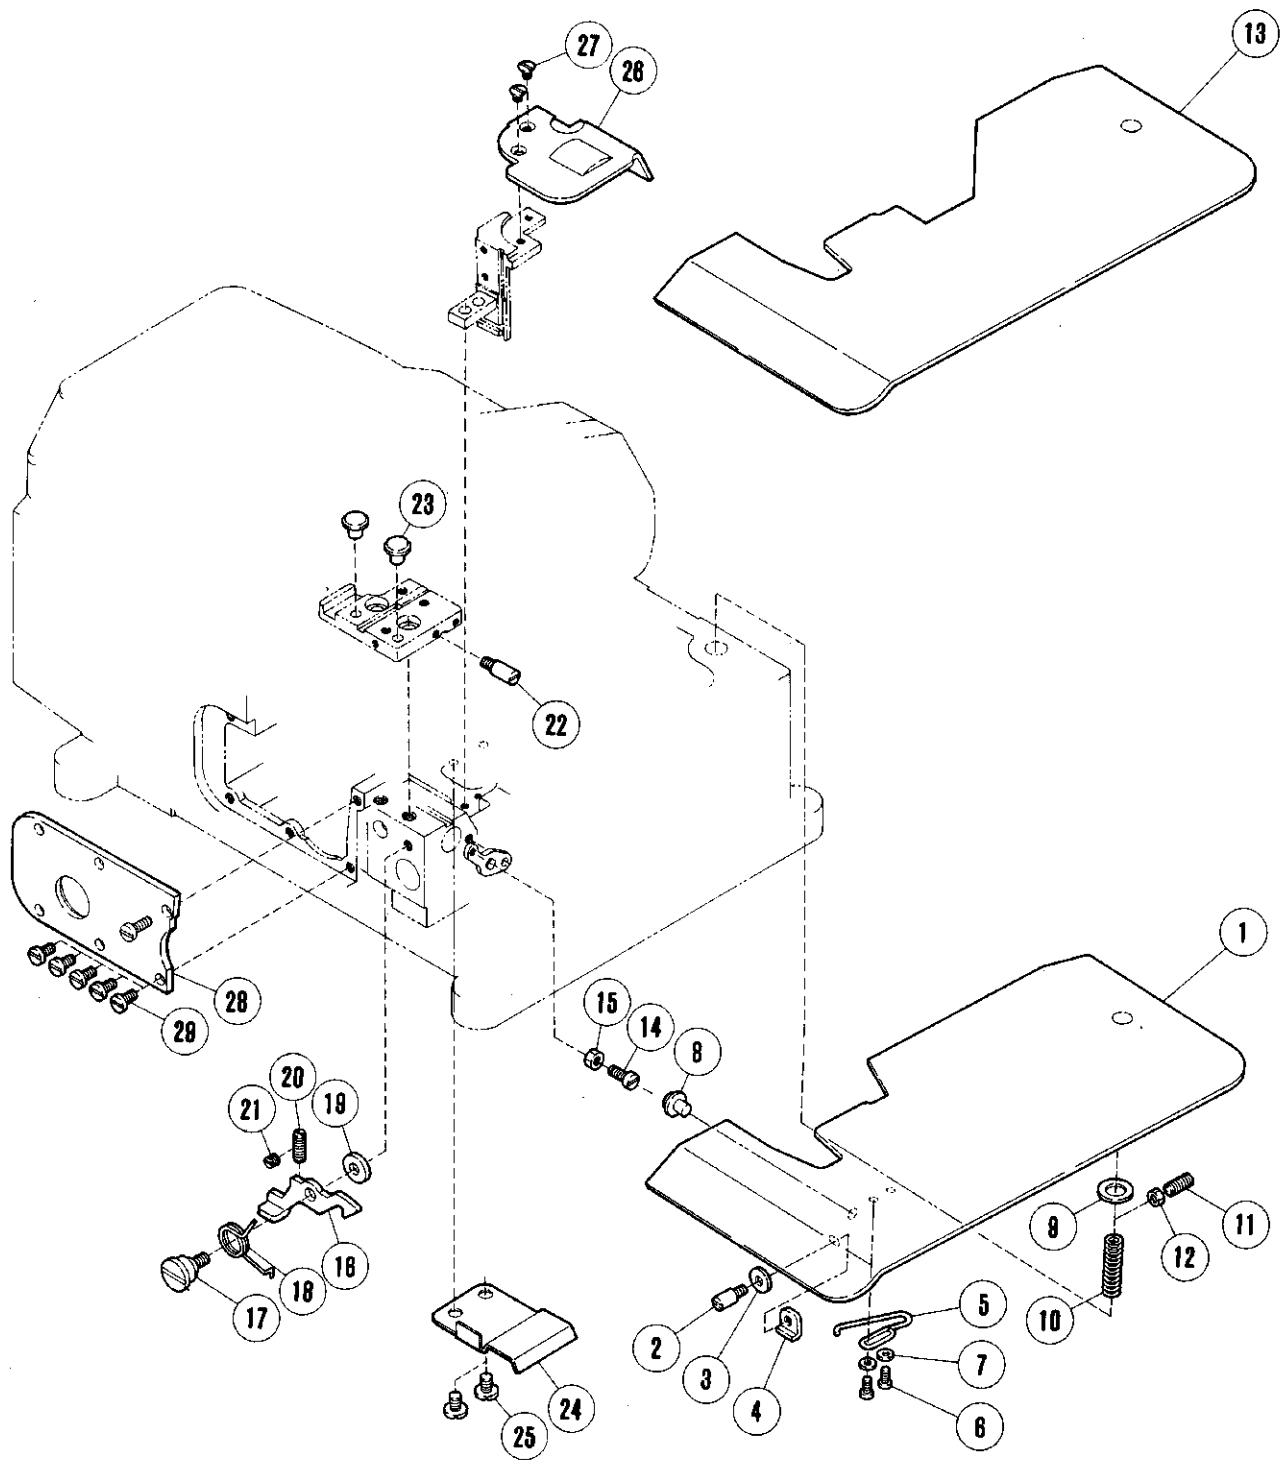

カバ-機構(1)

COVERS(1)

REF. NO.	PART NO.	メイヨウ	NAME	QT.
1	211112	クロスプレート (ヒロハ)	CLOTH PLATE (WIDE)	1
2	210022	ヒョウツキネジ	CLOTH PLATE LATCH PIN	1
3	137906	ワッシャー	WASHER	1
4	211300	シカクナツト/C4	NUT	1
5	210024	ヒョウサイクバネ	SPRING	1
6	5012	ヒラネジ/C3	SCREW	2
7	202875	ワッシャー	WASHER	2
8	210025	ホウシヨコム	CUSHION RUBBER	1
9	210020	ワッシャー	WASHER	1
10	192130	アツシユクバネ	SPRING	1
11	5483	トメネジ/C5	SCREW	1
12	3044	ロツカクナツト/C5	NUT	1
13	211112A	クロスプレート (TKヨウ)	CLOTH PLATE (TK)	1
14	1174	ヒラネジ/C4	SCREW	1
15	3091	ロツカクナツト/C4	NUT	1
16	211115	ラツチ	LATCH	1
17	5488	タツキネジ/C5	SCREW	1
18	210023	ネジリバネ	LATCH SPRING	1
19	208245	ワッシャー	WASHER	1
20	1435	トメネジ/C5	STOP SCREW	1
21	1459	トメネジ/C4	SCREW	1
22	210022	ヒョウツキネジ	CLOTH PLATE LATCH PIN	1
23	210025	ホウシヨコム	CUSHION RUBBER	2
24	211123	オクリタイカバー	FEED BAR COVER	1
25	2905	ヒラネジ/C5	SCREW	2
26	211122	オクリイキセツカバー	FEED ECCENTRIC COVER	1
27	5480	サラネジ/C3	SCREW	2
28	211124	ウツルハシ-タイカバー	UPPER LOOPER HOLDER COVER	1
29	4009-1	ヒラネジ/C5	SCREW	5