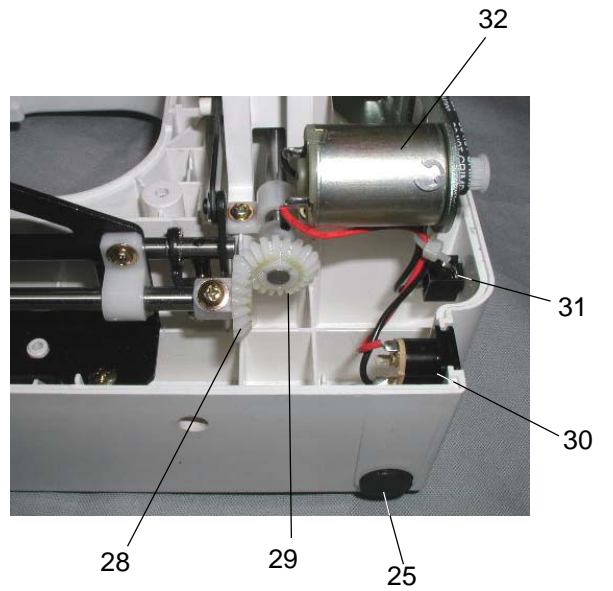

PARTS LIST

Ref.	Part No.	Description
1	525084103	Face cover (Sew Petite & Sew Mini)
	525084608	Face cover (Blossom)
2	525623007	Front cover unit (Sew Petite) Blue
	525623100	Front cover unit (Mini) Red
	525623409	Front cover unit (Blossom)
3	525073109	Selector dial (Sew Petite) Blue
	525073202	Selector dial (Mini) Red
	525073408	Selector dial (Blossom)
4	525617008	Needle plate unit
5	525618009	Bobbin holder unit
6	525603001	Thread guide unit
7	000149312	Set screw 3 x 8
8	639003001	Spool pin
9	525094003	Sticker
10	735016307	Bobbin winder stopper
11	000101828	Set screw 4 x 16
12	000161309	Set screw 3 x 12 (b)
13	000115201	Set screw 3 x 8

Ref.	Part No.	Description
1	525608006	Thread take up lever unit
2	525502102	Thread tension regulator unit (Sew Petite) Blue
	525502205	Thread tension regulator unit (Mini) Red
	525502308	Thread tension regulator unit (Blossom)
3	525028006	Needle bar crank rod
4	525604002	Presser base plate unit
5	525619000	Cam block unit
6	525609007	Upper shaft unit (Sew Petite) Blue
	525609100	Upper shaft unit (Mini) Red
	525609306	Upper shaft unit (Blossom)
7	525624008	Bobbin winder base unit
8	525081007	Gear
9	525031002	Bearing
10	525035109	Hand wheel (Sew Petite & Sew Mini)
	525035305	Hand wheel (Blossom)
11	525610001	Vertical shaft unit
12	525074007	R lever
13	525082008	Belt 290
14	525071004	Zigzag rod
15	525002004	Presser foot lifter
16	525013008	Presser bar
17	525615006	Feed shaft unit
18	525054001	Feed regulator unit
19	525501008	Presser foot unit
20	525606004	Needle bar unit
21	525612003	Hook unit
22	525614005	Feed base unit
23	525046000	Lower shaft bearing
24	525045009	Feed lifting cam
25	525010005	Base rubber
26	525044008	Lower shaft gear
27	525052009	Feed forked rod
28	525033004	Gear a
29	525037008	Gear b
30	525504001	Power supply jack
31	525505002	Foot switch jack unit
32	525621005	DC motor