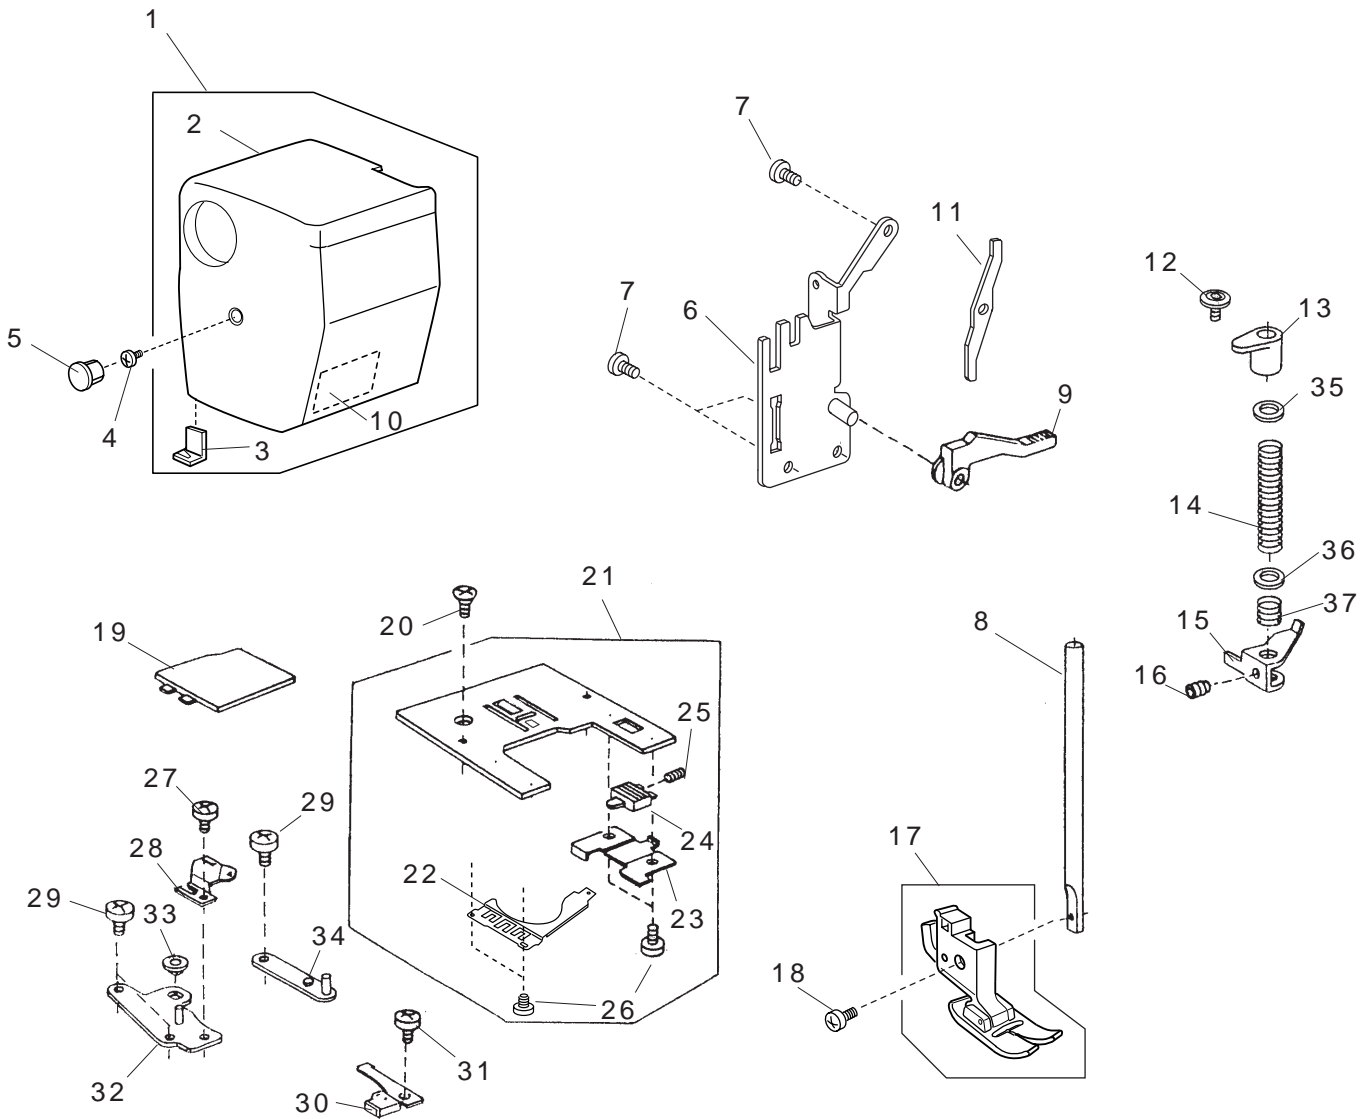

PARTS LIST

MODEL 525S

PARTS LIST

MODEL 525S

KEY NO.	PART NO.	DESCRIPTION
1	507632003	Face plate unit
2	507105013	Face plate
3	840602006	Thread cutter unit
4	000101703	Setscrew 4 × 12
5	653006101	Cap
6	751345032	Presser bar bracket
7	000081005	Setscrew 4 × 8
8	507086006	Presser bar
9	735029004	Presser foot lifter
10	724025006	Reflector sticker (2)
11	751142004	Tension release lever
12	000193001	TP screw 4 × 6
13	652104004	Presser bar bushing
14	826006000	Presser spring
15	735028003	Presser bar supporter
16	000111500	Hexagonal socket screw 4 × 8
17	660508007	Presser foot unit
18	660106001	Thumbscrew
19	750036102	Hook cover plate
20	820390109	Setscrew
21	751603400	Needle plate unit
22	832235010	Hook cover set plate (Left)
23	825015010	Hook cover set plate (Right)
24	825016000	Hook cover release button
25	825017001	Hook cover release button spring
26	820374004	Setscrew 2 × 2.3
27	000103808	Setscrew 3 × 5
28	822011109	Reverse stopper
29	000066705	Setscrew 3 × 8
30	751502006	Stopper unit
31	810220003	Setscrew
32	751008007	Needle plate adjusting plate (Left)
33	822314002	Nut
34	751009008	Needle plate adjusting plate (Right)
35	652201002	Washer
36	826055004	Plain washer
37	826056005	Presser bar sub-spring