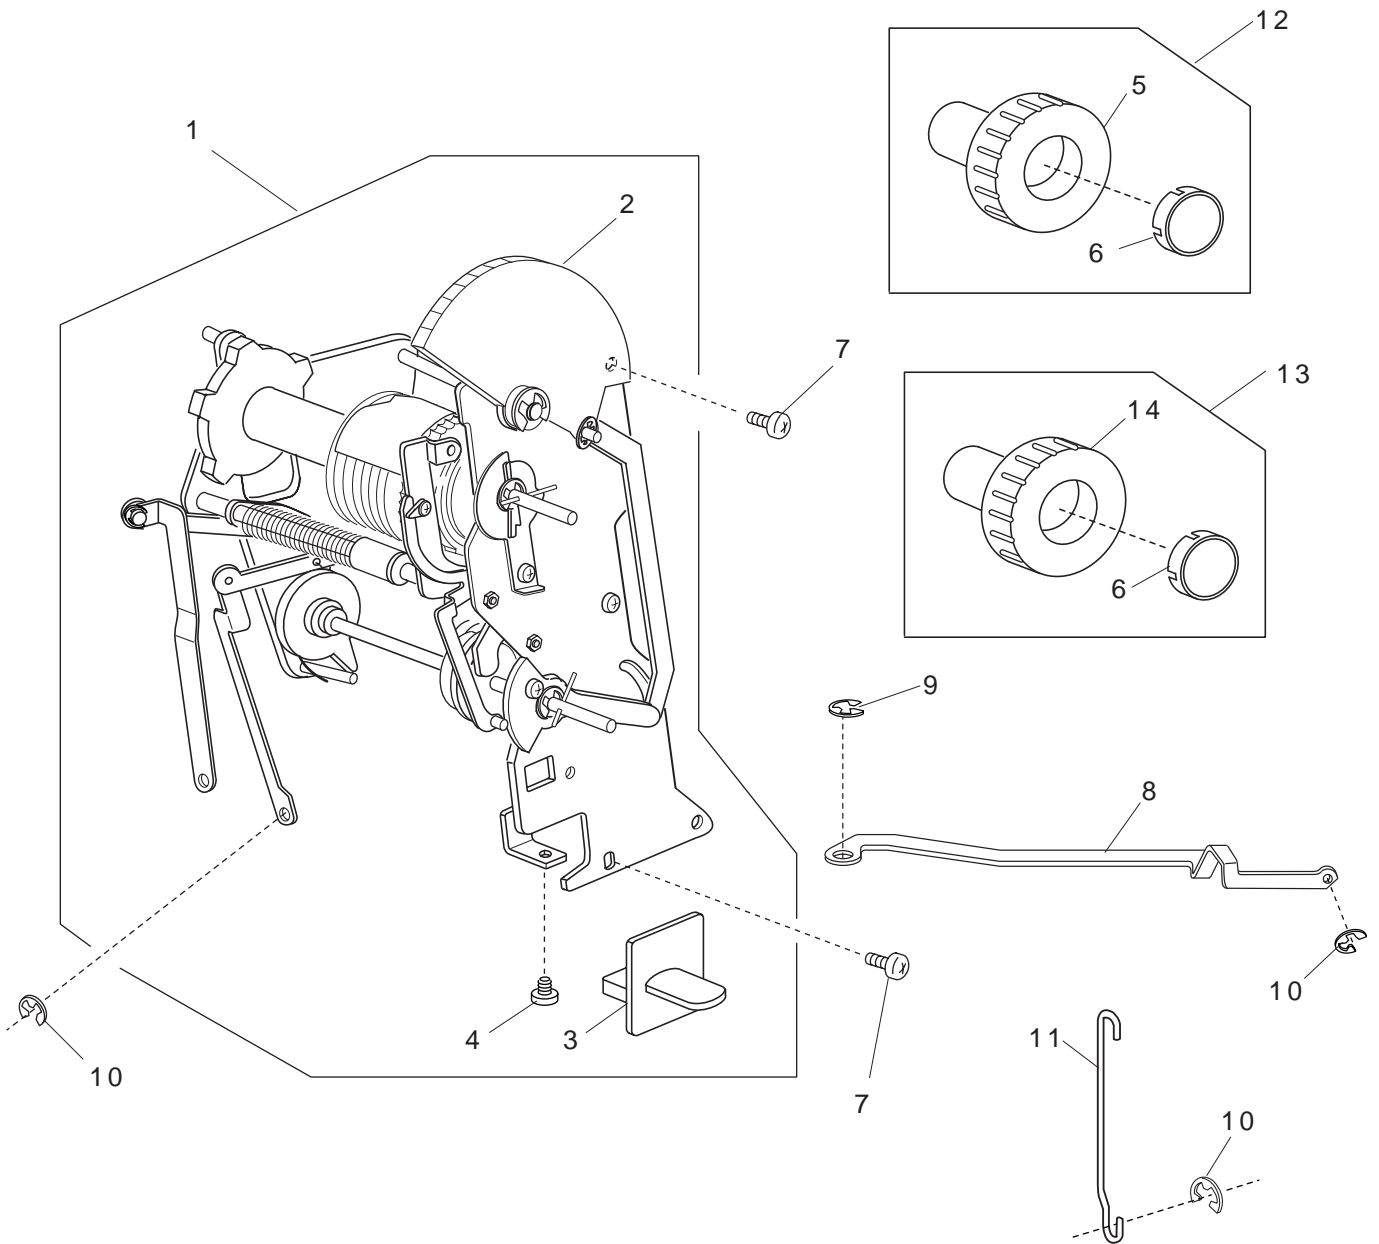

PARTS LIST

MODEL 525S

PARTS LIST

MODEL 525S

KEY NO.	PART NO.	DESCRIPTION
1	507636007	Cam block unit
2	507041205	Stitch width dial
3	507109109	R lever
4	000107307	Set screw 3 X 8
5	507112127	Pattern selector dial
6	507113003	Cap
7	000081005	Setscrew 4×8
8	507066000	Zigzag width rod
9	000002507	Snap ring E-4
10	000002105	Snap ring E-3
11	507047005	BH converter rod
12	507635202	Pattern selector dial unit
13	507635305	Stitch length dial unit
14	507112138	Stitch length dial