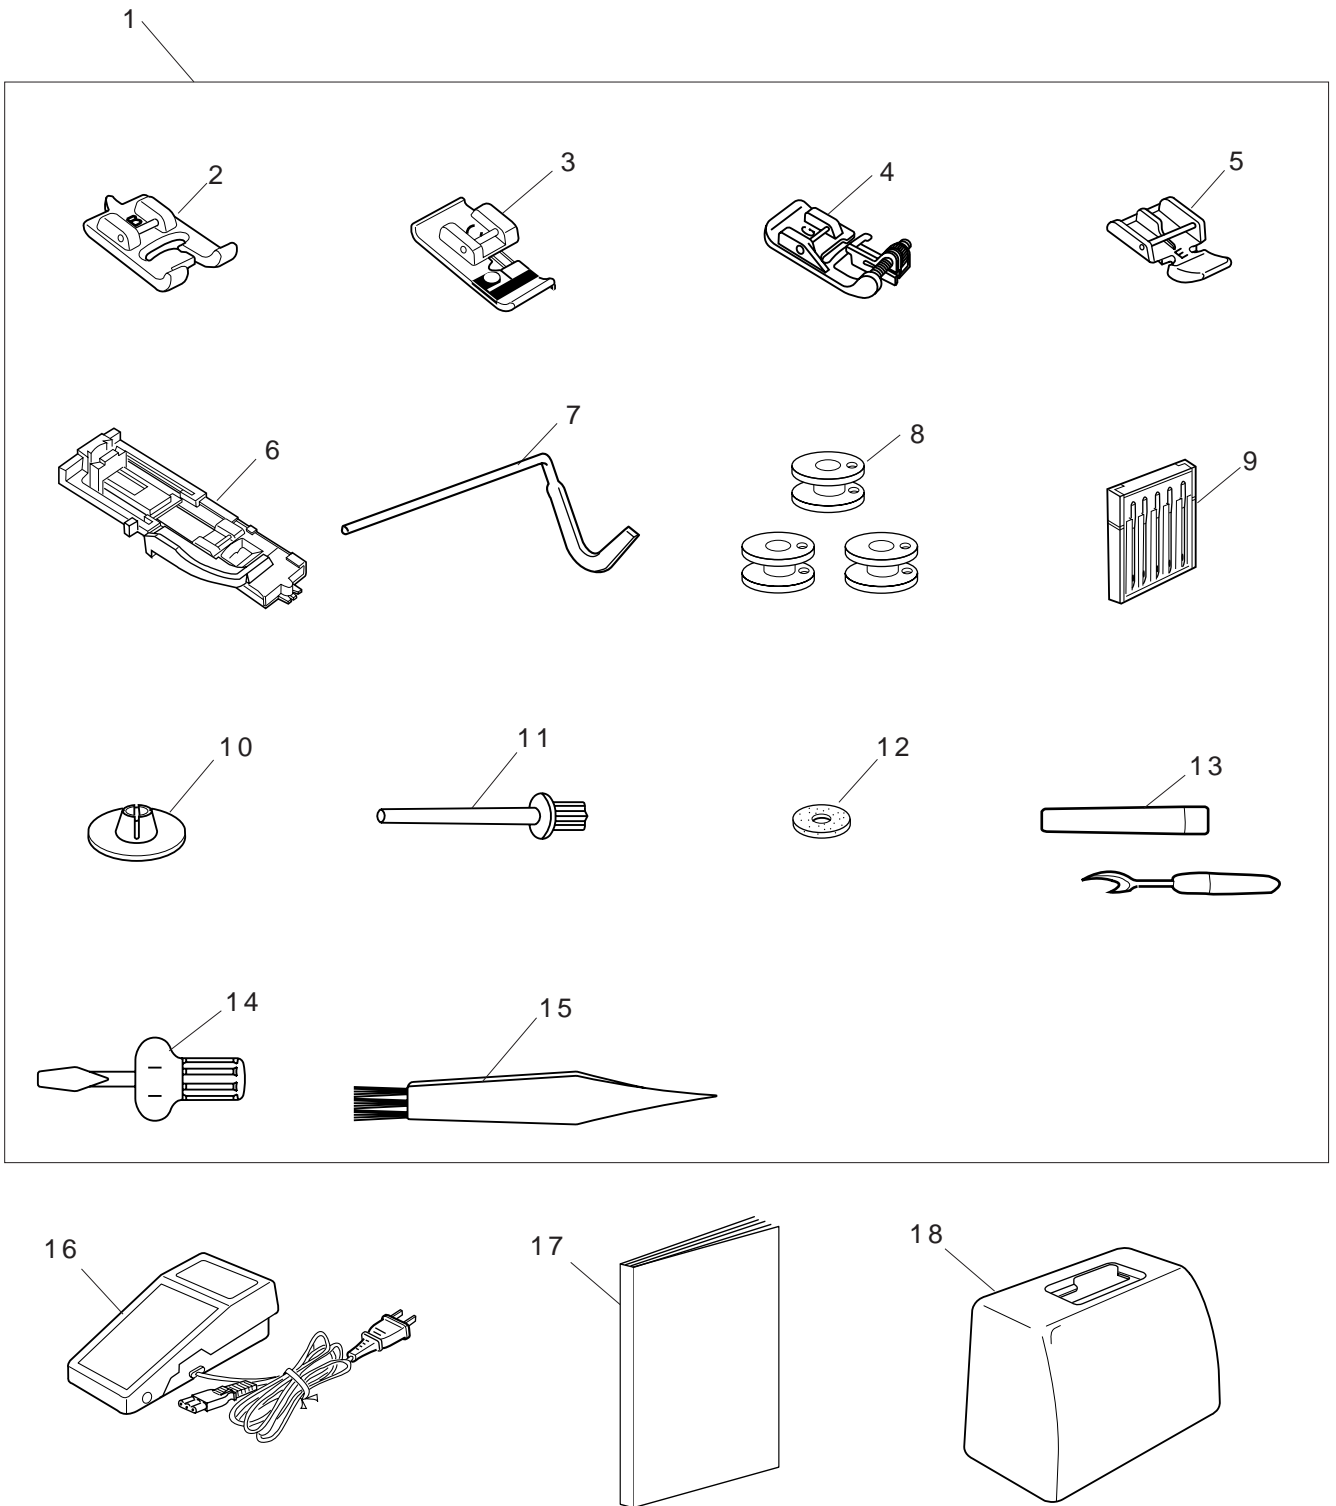

PARTS LIST

MODEL 525S

PARTS LIST

MODEL 525S

KEY NO.	PART NO.	DESCRIPTION
1	507874009	Accessory set
2	820801016	Buttonhole foot
3	822801001	Overcasting foot
4	820817015	Blind stitch foot
5	829801002	Zipper foot
6	753801004	Buttonhole foot
7	802422002	Quilter
8	102261000	Bobbin
9	540401026	Needle set
10	822019509	Spool holder (Small)
11	625031500	Extra spool pin (2)
12	102403109	Felt
13	647808009	Seam ripper
14	820832005	Screwdriver
15	802424004	Lint brush
16	C-1028	Foot control (120 V)
	C-2037	Foot control (230 V)
	C-2014	Foot control (for Australia)
	C-2041	Foot control (for JUK)
17	507800037	Instruction book (ENG)
	507800059	Instruction book (ENG/SPA/FRE)
	507800093	Instruction book (DUT/FRE/GER)
	507800118	Instruction book (SWE/NOR/DAN)
	507800071	Instruction book (ITA)
	507800152	Instruction book (FIN)
18	479713205	Machine cover