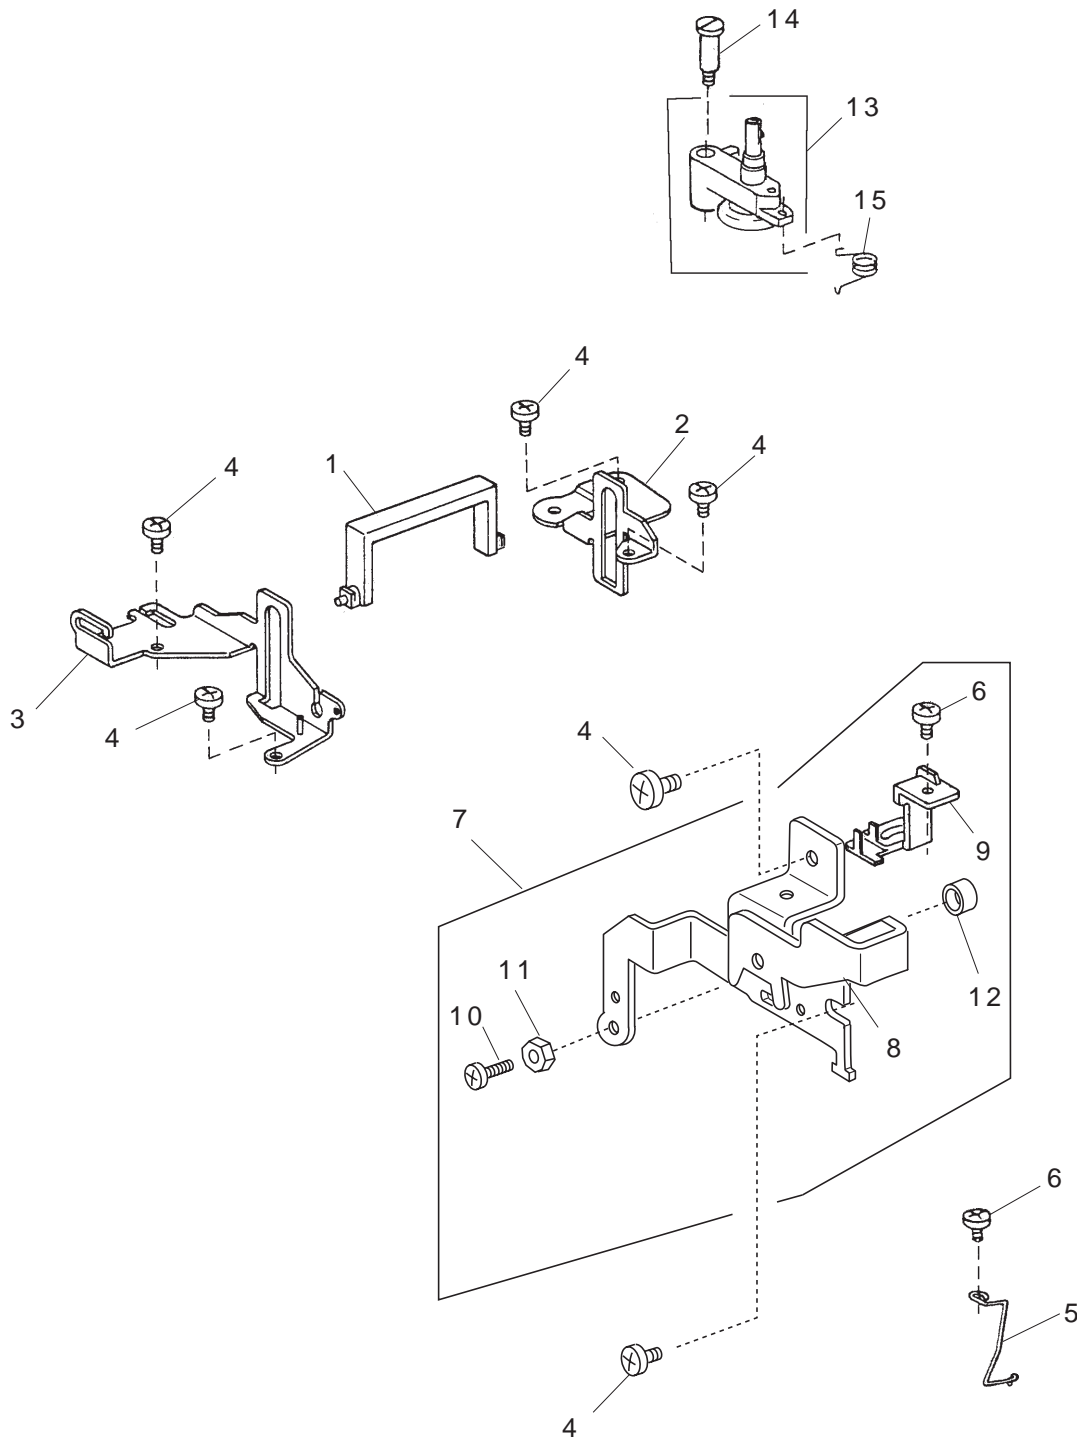

PARTS LIST

525S

PARTS LIST

MODEL 525S

PARTS LIST

MODEL 525S

KEY NO.	PART NO.	DESCRIPTION
1	751100000	Handle
2	751076110	Handle supporter (Right)
3	751077029	Handle supporter (Left)
4	000081005	Setscrew 4 × 8
5	652137006	Arm thread guide (2)
6	000101404	Setscrew 4 × 6
7	507605007	Face cover bracket unit
8	507006002	Face cover bracket
9	751020016	Threader shaft guide (Upper)
10	000104706	Setscrew 4 × 16
11	000160102	Adjustable lock nut 4
12	685042005	Needle bar supporter stopper
13	652506000	Bobbin winder unit
14	652093009	Hinge screw
15	823119008	Bobbin winder spring

PARTS LIST

MODEL 525S

PARTS LIST

MODEL 525S

KEY NO.	PART NO.	DESCRIPTION
1	507634108	Front cover unit
2	507110103	Front cover
3	753125007	Thread guard
4	827069004	Front cover set plate (Lower)
5	000120203	Setscrew 3 × 8
6	000071013	Plain washer 4
7	735016307	Bobbin winder stopper
8	000103107	Setscrew 4 × 14
9	000061205	Hexagonal nut 4-3-7
10	745033002	Cap
11	000101404	Setscrew 4 × 6
12	753126008	Arm thread guide
13	000092917	Setscrew 3.5 × 27
14	507631002	Rear cover unit
15	507102102	Rear cover
16	650503702	Thread guide unit
17	000014409	Snap ring CS-8
18	827503005	Top cover thread guide unit
19	000162001	Setscrew 2.6 × 5
20	827006003	Rear cover set plate
21	000161103	Setscrew 3 × 6
22	659067005	Spool pin
23	000101817	Setscrew 4 × 16
24	000121905	Setscrew 4 × 12
25	810220003	Setscrew
26	000081119	Setscrew 4 × 6
27	745033002	Cap
28	000161310	Setscrew 3 × 12
29	507601003	Base cover unit
30	507001007	Base cover
31	753005000	Drop feed lever
32	000013903	Snap ring CS-5
33	000101703	Setscrew 4 × 12
34	000103509	Setscrew 4 × 10
35	735002001	Rubber foot
36	000097808	Flat screw 5 × 25
37	000061412	Hexagonal nut 5-3-8
38	647009002	Rubber foot base
39	507637008	Extension table unit
40	507003004	Extension table
41	507111115	Ornamental panel
42	000161402	Setscrew 2.3 X 8
43	653006101	Cap
44	822020503	Spool holder