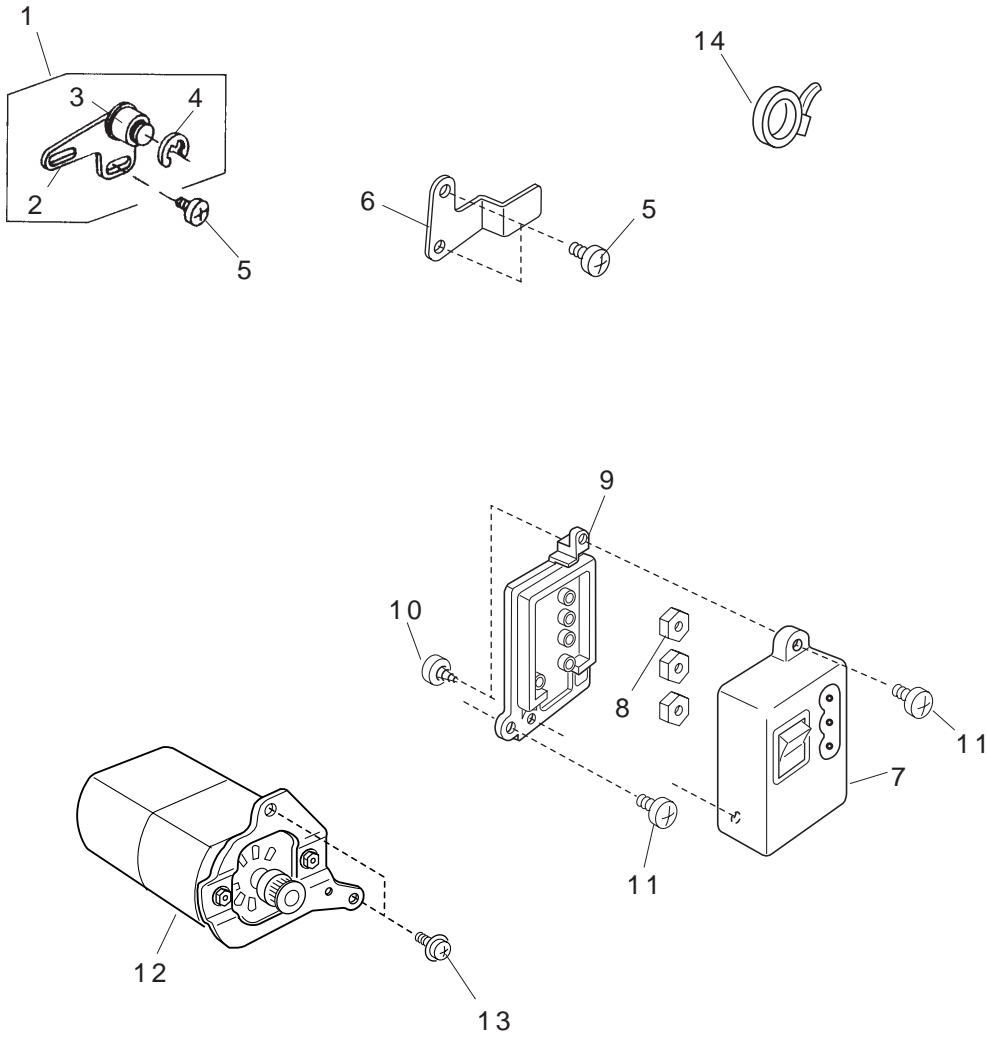

PARTS LIST

MODEL 525S

PARTS LIST

MODEL 525S

KEY NO.	PART NO.	DESCRIPTION
1	753619003	Idler unit
2	753119008	Idler base
3	625217100	Idler
4	000002806	Snap ring E-6
5	000081005	Setscrew 4×8
6	507067001	Machine socket bracket
7	739505403	Machine socket unit (120 V)
	739503308	Machine socket unit (220-240V)
8	000060802	Hexagonal nut 3-1-5.5
9	505064002	Machine socket lid
10	000107802	Setscrew 3×10
11	000103509	Setscrew 4×10
12	756619002	Motor unit (120 V)
	756671309	Motor unit (230 V)
	752671103	Motor unit (240 V)
13	000115504	TPscrew 5×10
14	000053709	Cord binder