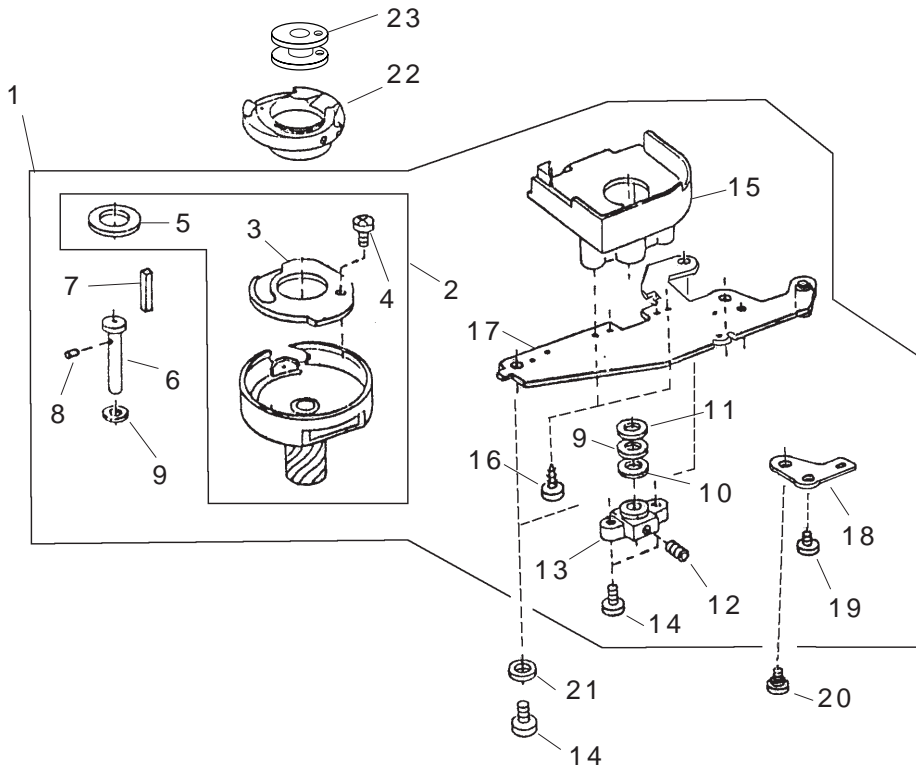

PARTS LIST

MODEL 525S

PARTS LIST

MODEL 525S

KEY NO.	PART NO.	DESCRIPTION
1	827614022	Hook unit
2	652623004	Hook race unit
3	627191000	Hook race bottom plate
4	820374004	Setscrew 2×2.3
5	627190010	Hook race magnet
6	820123006	Hook driver shaft
7	820124007	Hook shaft oil felt (1)
8	820125008	Hook shaft oil felt (2)
9	000038409	Thrust washer
10	625102008	Plain washer
11	627192001	Washer
12	000111304	Hexagonal socket screw 5×5
13	650094004	Hook shaft base
14	000081005	Setscrew 4×8
15	827040009	Hook gear cover
16	000107204	Setscrew 3×12
17	823106002	Hook base plate
18	650171006	Positioning plate
19	000101404	Setscrew 4×6
20	650172007	Hinge screw
21	000070506	Plain washer
22	627569106	Bobbin holder unit
23	102261000	Bobbin