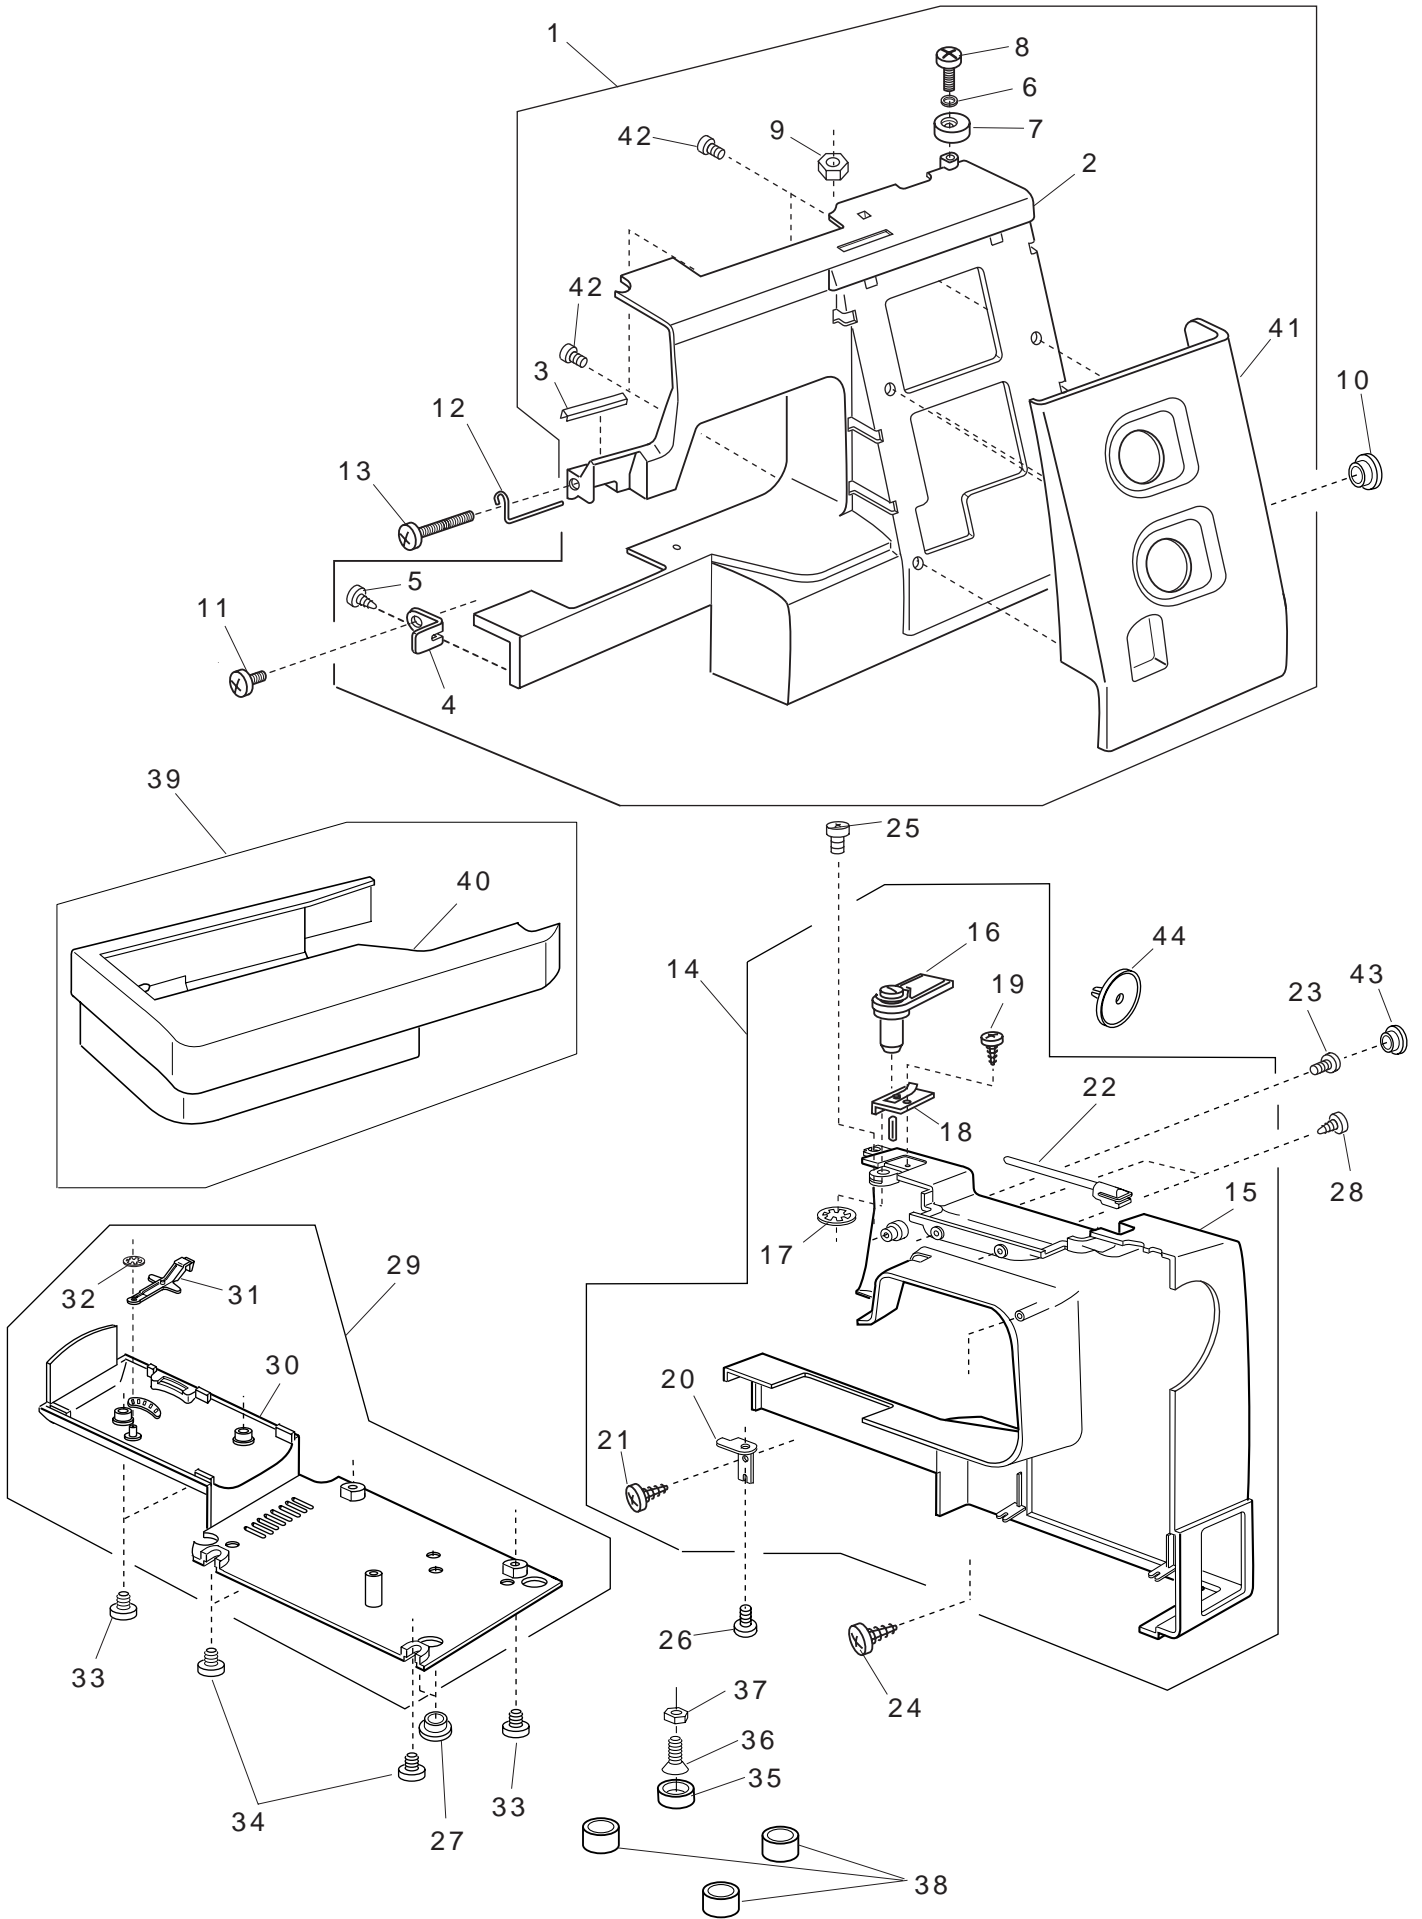

PARTS LIST

525S

PARTS LIST

MODEL 525S

PARTS LIST

MODEL 525S

KEY NO.	PART NO.	DESCRIPTION
1	751100000	Handle
2	751076110	Handle supporter (Right)
3	751077029	Handle supporter (Left)
4	000081005	Setscrew 4 × 8
5	652137006	Arm thread guide (2)
6	000101404	Setscrew 4 × 6
7	507605007	Face cover bracket unit
8	507006002	Face cover bracket
9	751020016	Threader shaft guide (Upper)
10	000104706	Setscrew 4 × 16
11	000160102	Adjustable lock nut 4
12	685042005	Needle bar supporter stopper
13	652506000	Bobbin winder unit
14	652093009	Hinge screw
15	823119008	Bobbin winder spring

PARTS LIST

MODEL 525S

PARTS LIST

MODEL 525S

KEY NO.	PART NO.	DESCRIPTION
1	507634108	Front cover unit
2	507110103	Front cover
3	753125007	Thread guard
4	827069004	Front cover set plate (Lower)
5	000120203	Setscrew 3 × 8
6	000071013	Plain washer 4
7	735016307	Bobbin winder stopper
8	000103107	Setscrew 4 × 14
9	000061205	Hexagonal nut 4-3-7
10	745033002	Cap
11	000101404	Setscrew 4 × 6
12	753126008	Arm thread guide
13	000092917	Setscrew 3.5 × 27
14	507631002	Rear cover unit
15	507102102	Rear cover
16	650503702	Thread guide unit
17	000014409	Snap ring CS-8
18	827503005	Top cover thread guide unit
19	000162001	Setscrew 2.6 × 5
20	827006003	Rear cover set plate
21	000161103	Setscrew 3 × 6
22	659067005	Spool pin
23	000101817	Setscrew 4 × 16
24	000121905	Setscrew 4 × 12
25	810220003	Setscrew
26	000081119	Setscrew 4 × 6
27	745033002	Cap
28	000161310	Setscrew 3 × 12
29	507601003	Base cover unit
30	507001007	Base cover
31	753005000	Drop feed lever
32	000013903	Snap ring CS-5
33	000101703	Setscrew 4 × 12
34	000103509	Setscrew 4 × 10
35	735002001	Rubber foot
36	000097808	Flat screw 5 × 25
37	000061412	Hexagonal nut 5-3-8
38	647009002	Rubber foot base
39	507637008	Extension table unit
40	507003004	Extension table
41	507111115	Ornamental panel
42	000161402	Setscrew 2.3 X 8
43	653006101	Cap
44	822020503	Spool holder