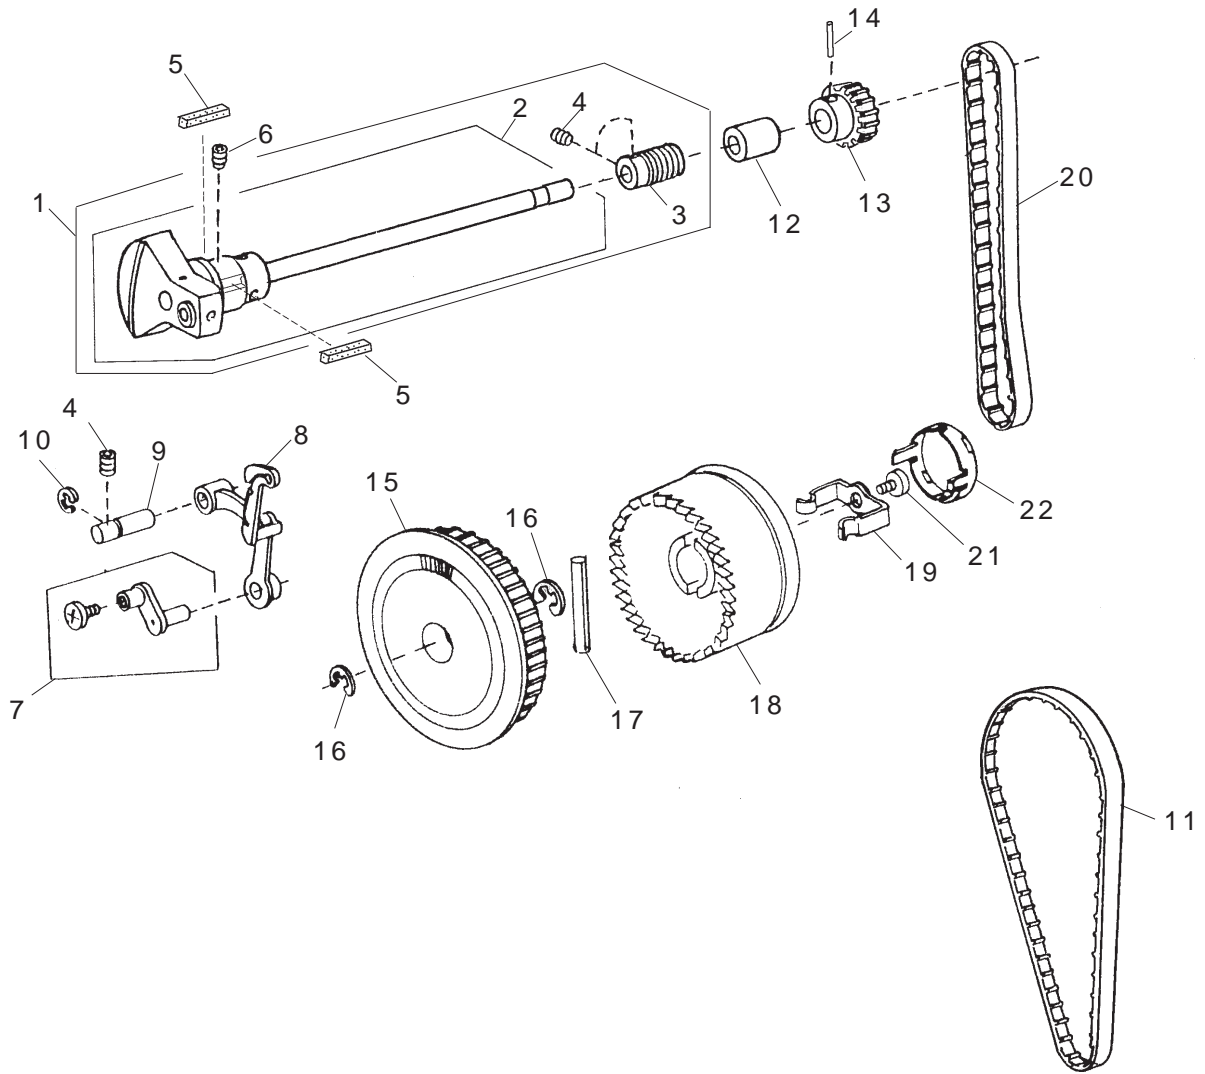

PARTS LIST

MODEL 525S

PARTS LIST

MODEL 525S

KEY NO.	PART NO.	DESCRIPTION
1	507606008	Front bracket unit
2	507007003	Front bracket
3	501009007	Presser adjusting plate
4	000002105	Snap ring E-3
5	751022007	Pull bar link
6	751657007	Buttonhole lever unit
7	751610008	Buttonhole lever unit
8	753026100	Buttonhole lever supporter
9	753027008	Friction spring
10	652203004	Setscrew 3x3.5
11	000023009	Spring pin
12	753029000	Buttonhole lever adjusting plate
13	000001207	Snap ring E-2.5
14	000081005	Setscrew 4 × 8
15	755074006	Threader guide
16	000103509	Setscrew 4 × 10
17	507607009	Pressure dial unit
18	501008109	Dial set plate
19	507008004	Pressure dial
20	000014007	Snap ring CS-4
21	000106203	Setscrew 3.5 × 4
22	507504005	Tension regulator unit
23	000101703	Setscrew 4 × 12
24	000101404	Setscrew 4 × 6
25	647510805	Lamp socket unit (120V)
	655681087	Lamp socket unit (240V)
26	000009803	Lamp 120V 15W
	000009009	Lamp 240V 15W
27	507638009	Tension release arm unit
28	752055002	Tension release arm plate
29	751215009	Tension release arm
30	752056003	Tension release spring

PARTS LIST

MODEL 525S

PARTS LIST

MODEL 525S

KEY NO.	PART NO.	DESCRIPTION
1	756607100	Upper shaft unit
2	756504003	Upper shaft unit
3	507059000	Worm
4	000111201	Hexagonal socket screw 4×4
5	731384008	Felt
6	000111304	Hexagonal socket screw 5×5
7	652512009	Needle bar crank pin unit
8	820511108	Thread take-up lever unit
9	650062003	Thread take-up lever shaft
10	000002806	Snap ring E-6
11	653139012	Timing belt
12	673062004	Upper shaft rear bushing
13	756017004	Upper shaft timing gear
14	000020501	Spring pin 3×22
15	756018005	Belt wheel
16	000030205	Snap ring E-8
17	000023803	Spring pin 4×40
18	639097127	Handwheel
19	639113016	Clutch spring
20	650071005	Timing belt
21	000081005	Setscrew 4×8
22	745013109	Handwheel cap