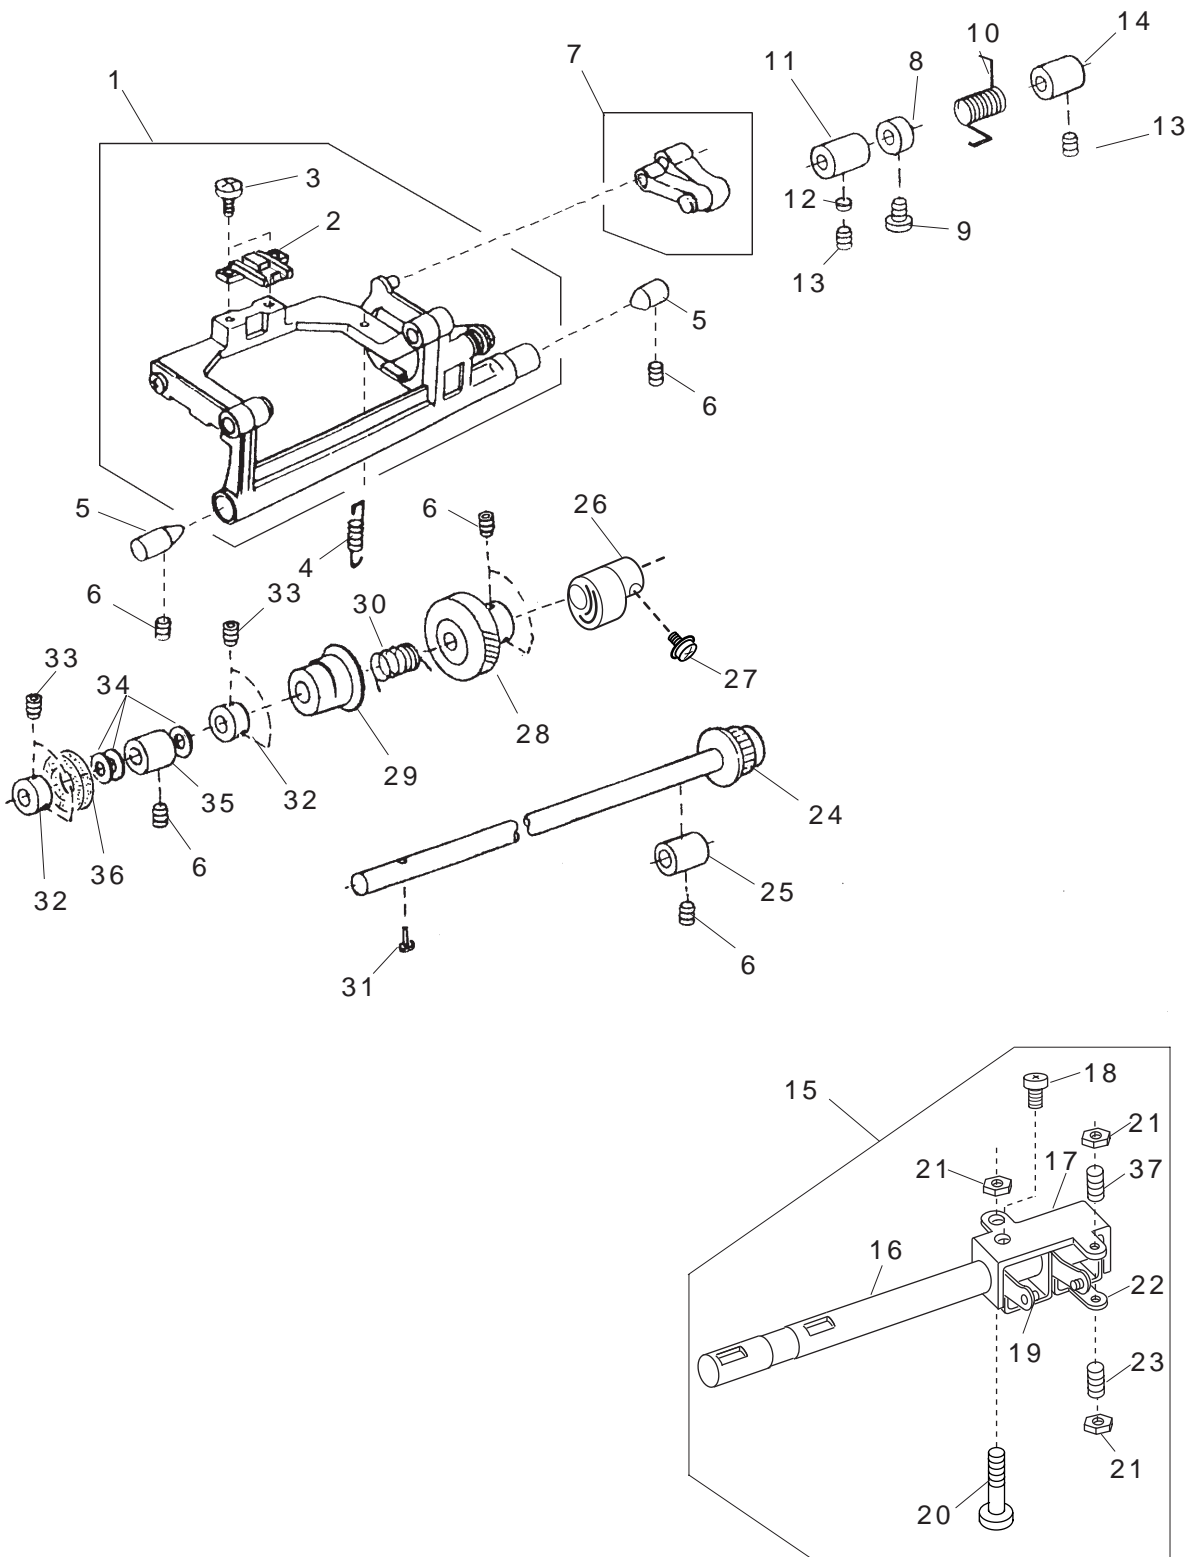

PARTS LIST

MODEL 525S

PARTS LIST

MODEL 525S

KEY NO.	PART NO.	DESCRIPTION
1	751666009	Feed rock shaft unit
2	653193003	Feed dog
3	000104005	Setscrew 3.5×8
4	650085002	Spring
5	738055008	Straight pin
6	000111304	Hexagonal socket screw 5×5
7	650612004	Feed regulator unit
8	820387000	Ring
9	000081005	Setscrew 4×8
10	507095008	Regulator spring
11	625144002	Feed shaft bushing (Front)
12	650175000	Cushion
13	000111108	Hexagonal socket screw 4×6
14	650092002	Feed shaft bushing (Rear)
15	507608000	Feed regulator plate unit
16	507062006	Feed shaft
17	507011000	Feed shaft plate
18	000081500	Setscrew 3×12
19	507064008	SS adjusting plate
20	507087007	Adjusting screw
21	000160102	Adjustable lock nut 4
22	507063007	Feed adjusting plate
23	648010009	Set screw
24	751612206	Lower shaft unit
25	650079003	Lower shaft bushing (Rear)
26	751148000	Feed cam
27	000115009	TP screw 3×8
28	650076000	Lower shaft gear
29	753183025	Feed lifting cam
30	686035008	Feed lifting cam spring
31	820161006	Feed lifting cam pin
32	820166001	Lower shaft ring
33	000111201	Hexagonal socket screw 4×4
34	000038502	Thrust washer ϕ 8×0.5
35	650078002	Lower shaft bushing (Front)
36	735143005	Felt
37	000159201	Set screw 4 X 12