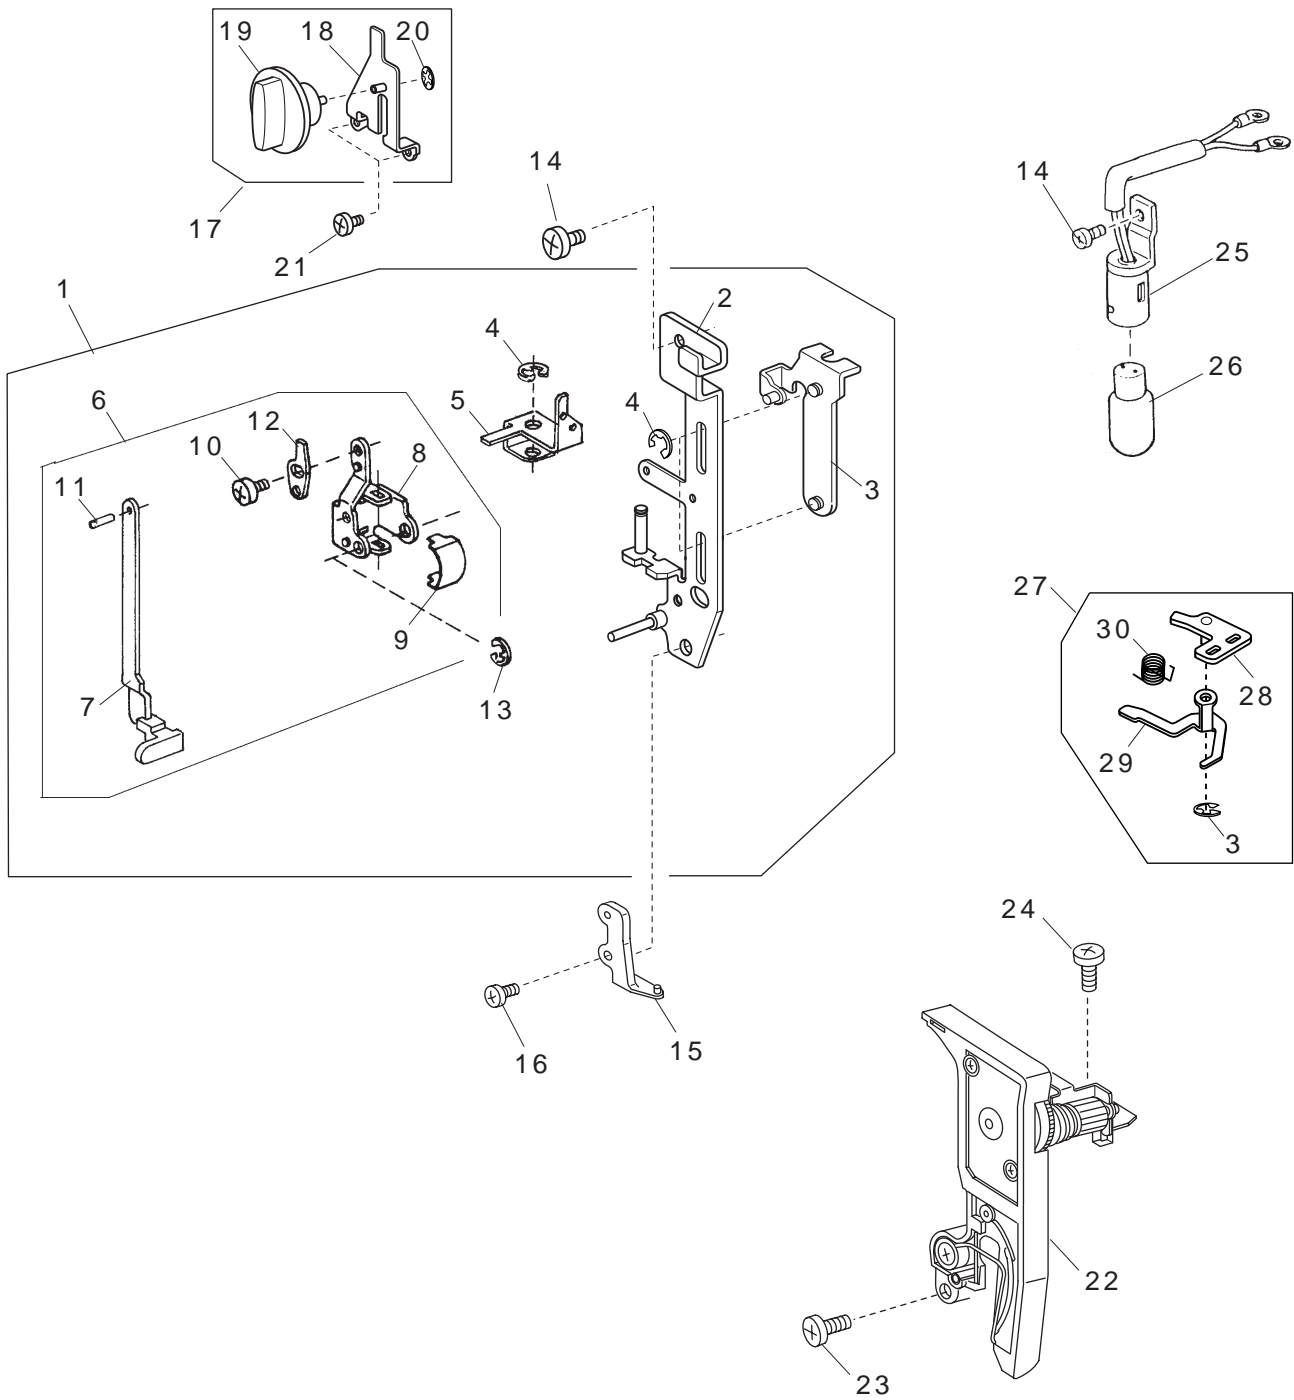

PARTS LIST

MODEL 525S

PARTS LIST

MODEL 525S

KEY NO.	PART NO.	DESCRIPTION
1	507606008	Front bracket unit
2	507007003	Front bracket
3	501009007	Presser adjusting plate
4	000002105	Snap ring E-3
5	751022007	Pull bar link
6	751657007	Buttonhole lever unit
7	751610008	Buttonhole lever unit
8	753026100	Buttonhole lever supporter
9	753027008	Friction spring
10	652203004	Setscrew 3x3.5
11	000023009	Spring pin
12	753029000	Buttonhole lever adjusting plate
13	000001207	Snap ring E-2.5
14	000081005	Setscrew 4 × 8
15	755074006	Threader guide
16	000103509	Setscrew 4 × 10
17	507607009	Pressure dial unit
18	501008109	Dial set plate
19	507008004	Pressure dial
20	000014007	Snap ring CS-4
21	000106203	Setscrew 3.5 × 4
22	507504005	Tension regulator unit
23	000101703	Setscrew 4 × 12
24	000101404	Setscrew 4 × 6
25	647510805	Lamp socket unit (120V)
	655681087	Lamp socket unit (240V)
26	000009803	Lamp 120V 15W
	000009009	Lamp 240V 15W
27	507638009	Tension release arm unit
28	752055002	Tension release arm plate
29	751215009	Tension release arm
30	752056003	Tension release spring