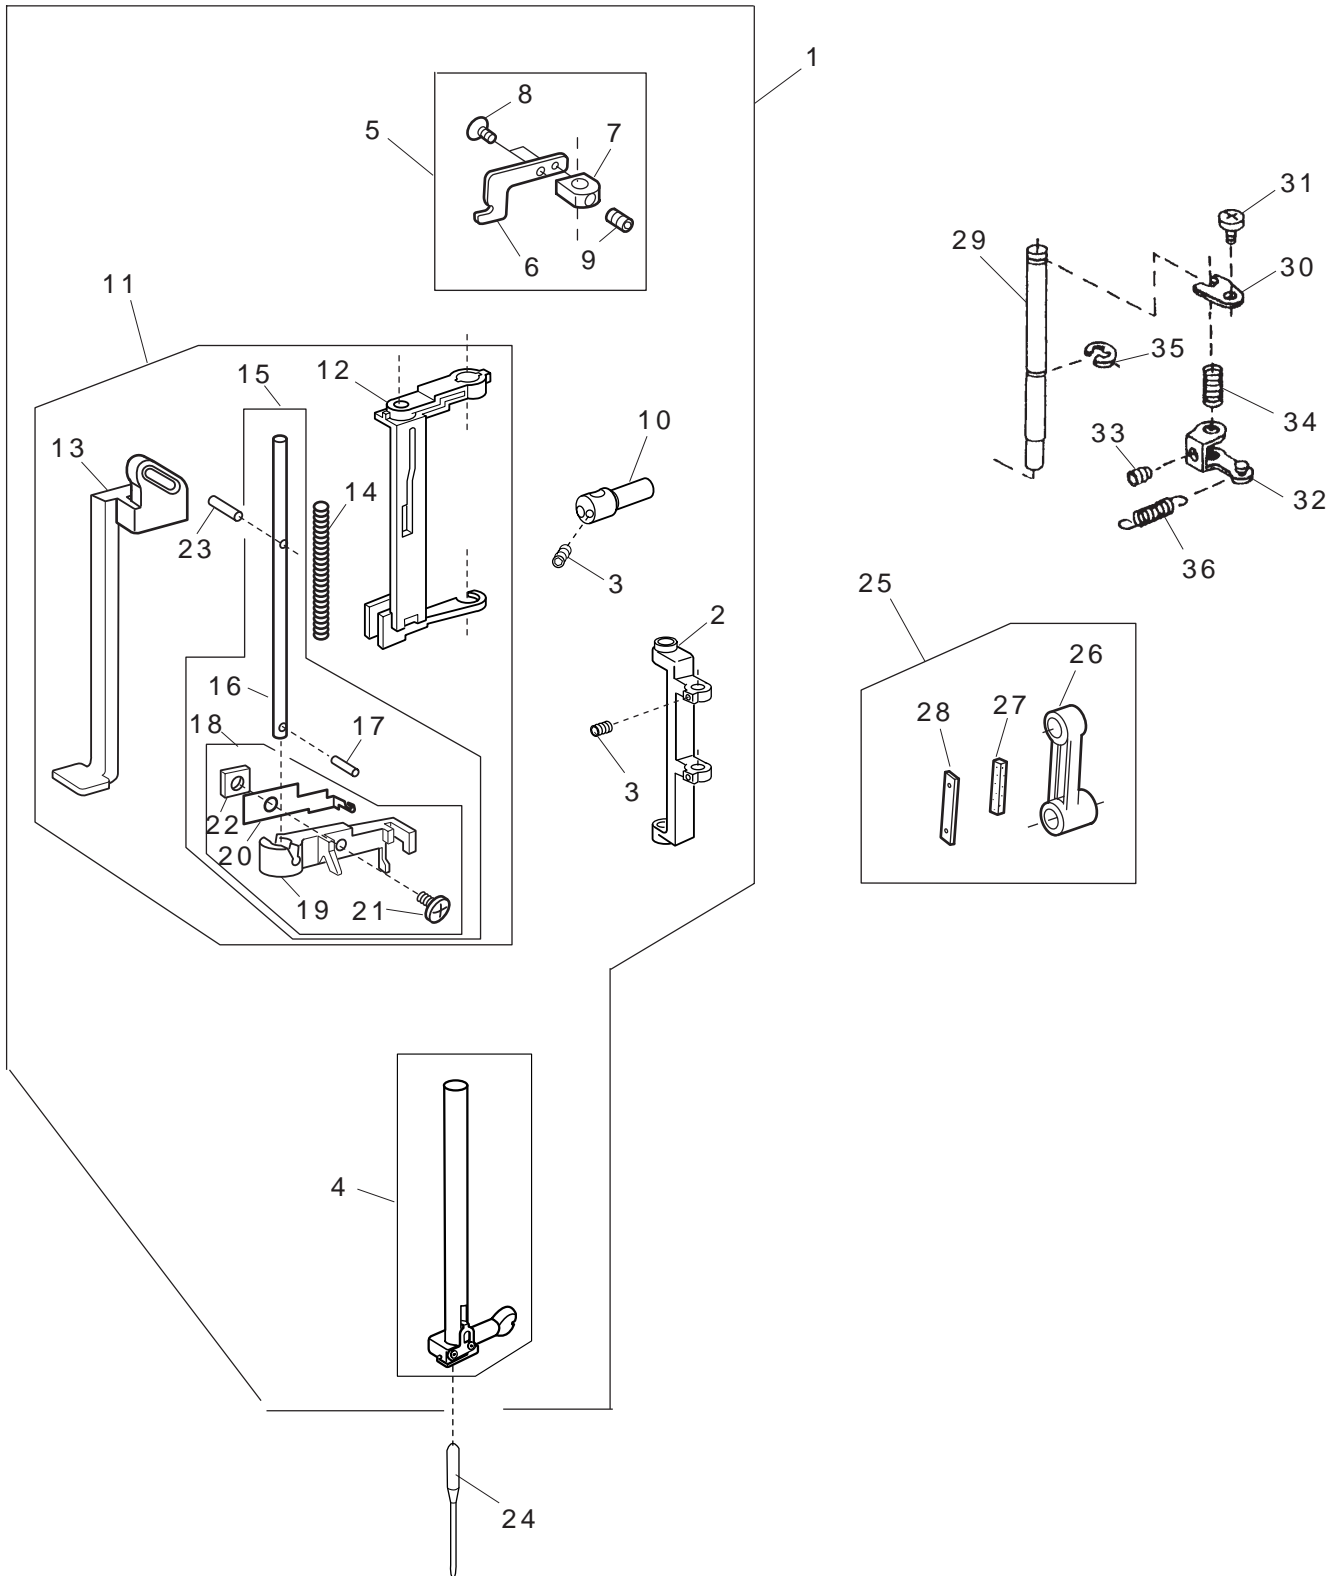

PARTS LIST

MODEL 525S

PARTS LIST

MODEL 525S

KEY NO.	PART NO.	DESCRIPTION
1	755627103	Needle bar supporter unit
2	751014006	Needle bar supporter
3	000111201	Hexagonal socket screw 4 × 4
4	751630015	Needle bar unit
5	751607002	Threader positioning plate unit
6	734101008	Threader positioning plate
7	751016008	Threader positioning base
8	000097602	Flat screw 2 × 4
9	000111902	Hexagonal socket screw 3 × 4
10	751047008	Needle bar supporter
11	853509002	Threader unit
12	755062001	Threader frame
13	853026000	Threader lever
14	755067006	Threader spring
15	755625008	Threader shaft unit
16	755066005	Threader shaft
17	000003508	Spring pin 2 × 8
18	755643002	Threader plate unit
19	755064003	Threader guard
20	755065004	Threader plate
21	755096004	Setscrew
22	755095003	Plate nut
23	000125105	Pin 2 × 16
24	102408089	Needle HA X 1, #14
25	650607006	Needle bar crank rod unit
26	650039001	Needle bar crank rod
27	650040005	Felt
28	650041006	Felt holder
29	650033005	Needle bar supporter shaft
30	650034006	Needle bar supporter shaft set plate
31	000101404	Setscrew 4 × 6
32	650035007	Zigzag width crank
33	000111108	Hexagonal socket screw 4 × 6
34	650036008	Needle bar supporter shaft spring
35	000001609	Snap ring E-5
36	507094007	Needle bar supporter spring