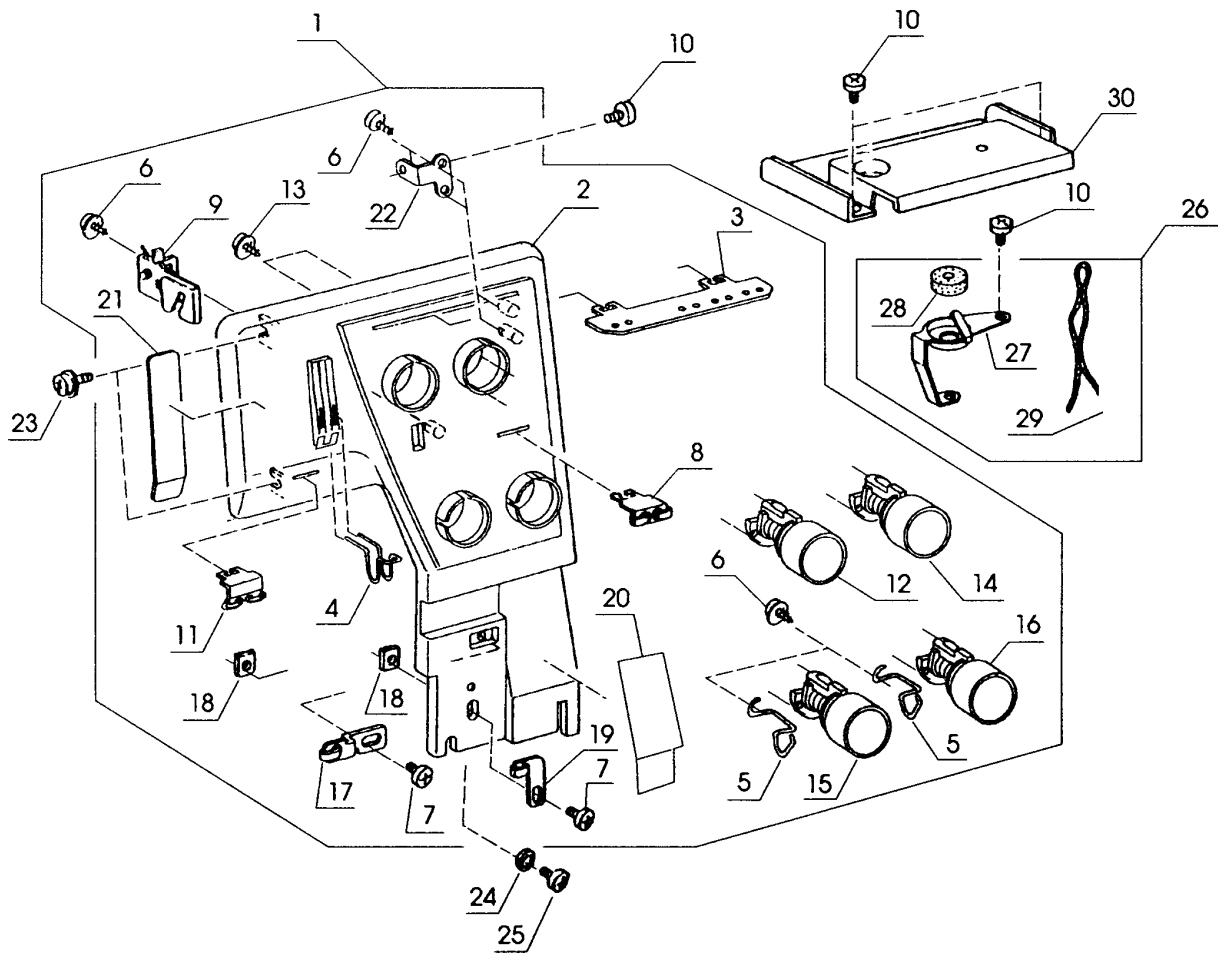

PARTS LIST

FOR

MODEL 134D

Specification code : 777701007 (JA, T-23364))
777702008 (JCA)
777704000 (JAI)
777705001 (JUK)
777706002 (JNBV)
777709050 (JAI, NH104D)

Key No.	Part No.	Name
1	777602007	Front panel unit
	777607002	Front panel unit for U.S.A. (NEW HOME 104D)
2	777007109	Front panel
	777007501	Front panel for U.S.A. (NEW HOME 104D)
3	785229001	Thread guide plate
4	785230005	Thread guide
5	785231006	Thread guide
6	000149301	Set screw
7	000066727	Set screw
8	785232007	Thread guide
9	785607007	Check spring unit
10	000081005	Set screw
11	785015002	Thread guide
12	785552800	Tension unit (left needle) for U.S.A. (NEW HOME 104D)
	785687104	Tension unit (left needle)
13	000114709	Set screw
14	785553904	Tension unit (right needle) for U.S.A. (NEW HOME 104D)
	785688105	Tension unit (right needle)
15	785554101	Tension unit (upper looper)
	785554905	Tension unit (upper looper) for U.S.A. (NEW HOME 104D)
16	785555102	Tension unit (lower looper)
	785555906	Tension unit (lower looper) for U.S.A. (NEW HOME 104D)
17	785247005	Thread guide
18	630005006	Nut
19	784106008	Thread guide
20	785248006	Threading chart
21	785249007	Reflecting plate
22	785250001	Set plate
23	000115607	Set screw
24	000071035	Washer
25	000077617	Set screw
26	784625019	Oil wick supporter
27	784111017	Oil pad supporter
28	784113008	Oil pad
29	763033020	Oil wick
30	784114021	Top cover