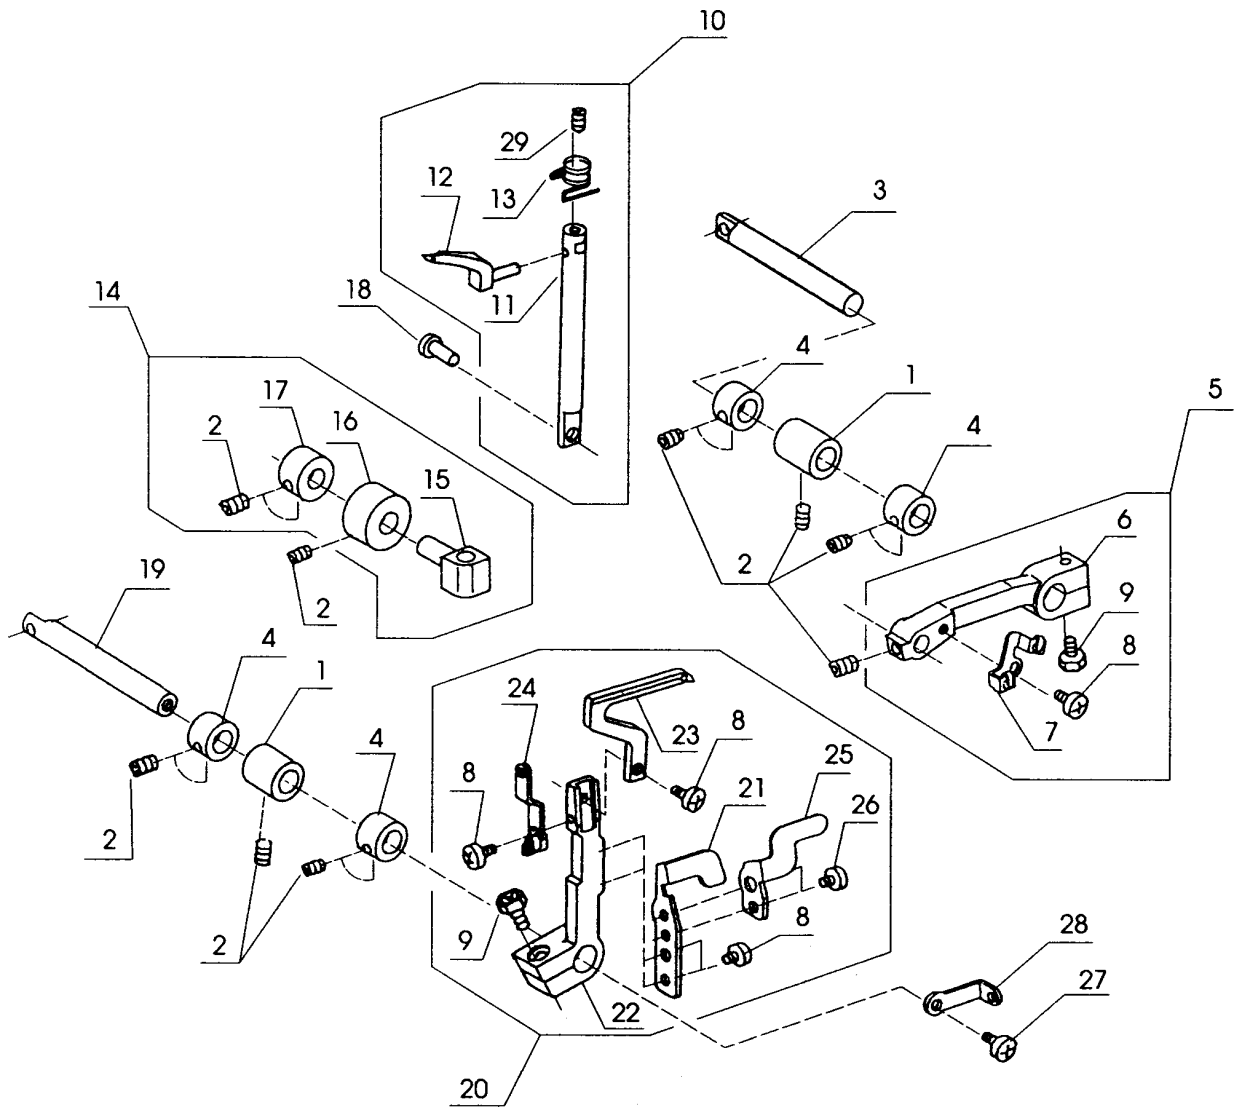

Key No.	Part No.	Name
1	787104005	Bushing
2	000111201	Set screw
3	787105006	Crank shaft
4	820166001	Ring (787106007)
5	785604200	Drive shaft unit
6	784073005	Drive arm
7	785020206	Thread guide
8	000078320	Set screw
9	000138008	Bolt
10	785605005	Drive shaft unit
11	784075007	Drive shaft
12	784076019	Upper looper
13	784077009	Thread guide
14	787619008	Shaft guide unit
15	787112006	Shaft guide
16	787113007	Bushing
17	820166001	Ring (787106007)
18	784080005	Pin
19	787116000	Crank shaft
20	785610036	Lower looper unit
21	787383000	Needle guard
22	785024004	Drive arm
23	784083606	Lower looper
24	784085206	Thread guide
25	787384001	Needle guard
26	000101116	Set screw
27	000099006	Bolt
28	000103004	Set screw
29	785010203	Thread guide
30	000112501	Set screw