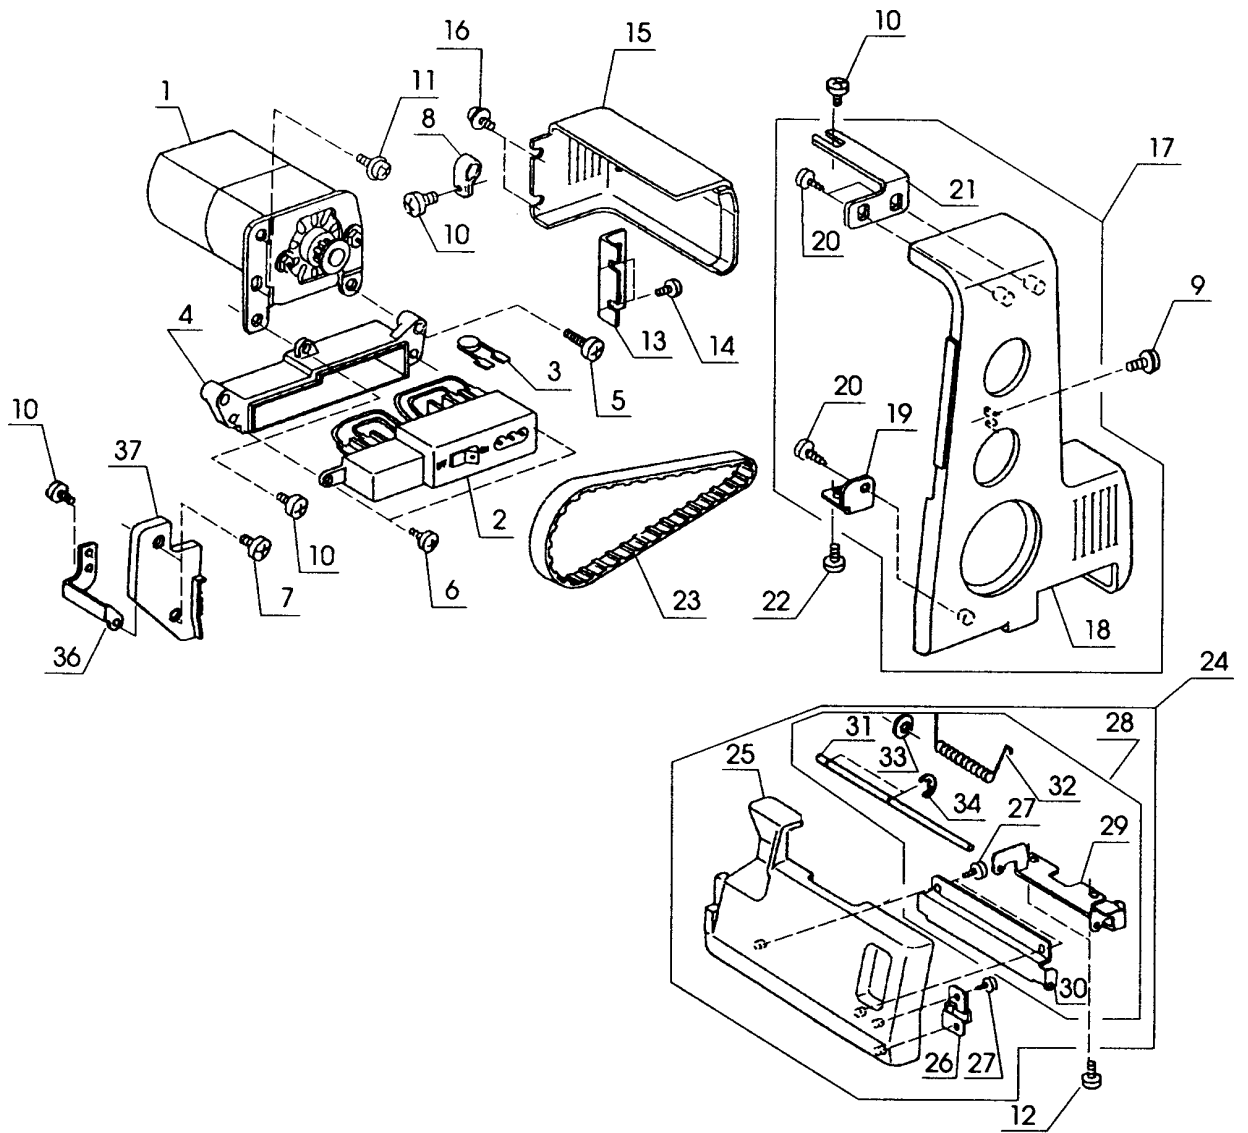

Key No.	Part No.	Name
1	M-1024	Motor unit for Canada
	787629207	Motor unit for U.S.A.
	M-2077	Motor unit for Continental Europe
	M-2035	Motor unit for Australia
	M-2083	Motor unit for Great Britain
2	777502006	Machine socket unit for Australia, Continental Europe & Great Britain
	787508106	Machine socket unit for Canada & U.S.A.
3	784509005	Condenser for Australia
4	784128028	Cover
5	000104108	Set screw
6	000121905	Set screw
7	000078320	Set screw
8	000188405	Cord guide
9	000115607	Set screw
10	000081005	Set screw
11	000115504	Set screw
12	000101404	Set screw
13	784125003	Set plate
14	000081119	Set screw
15	785255202	Motor cover
16	000115009	Set screw
17	785689209	Belt cover unit for Australia
	785689302	Belt cover unit for Continental Europe
18	785297103	Belt cover for Australia
	785297206	Belt cover for Continental Europe
19	784130001	Set plate
20	000120214	Set screw
21	785258009	Set plate
22	000103509	Set screw
23	784124002	Motor belt
24	777604009	Looper cover unit for Australia
	777604102	Looper cover unit for Canada
	777604559	Looper cover unit for Continental Europe
	777604940	Looper cover unit for U.S.A. (NEW HOME 104D)
25	777012048	Looper cover for U.S.A. (NEW HOME 104D)
	777012107	Looper cover for Australia
	777012509	Looper cover for Continental Europe
26	784118003	Stopper
27	000149301	Set screw
28	784619xxx	Hinge unit
29	784119004	Looper cover supporter
30	784120019	Hinge
31	784121010	Pin
32	784122000	Spring
33	000071013	Washer
34	000002105	Snap ring
35	784250008	Sticker
36	784152009	Set plate
37	785252209	Looper cover guide